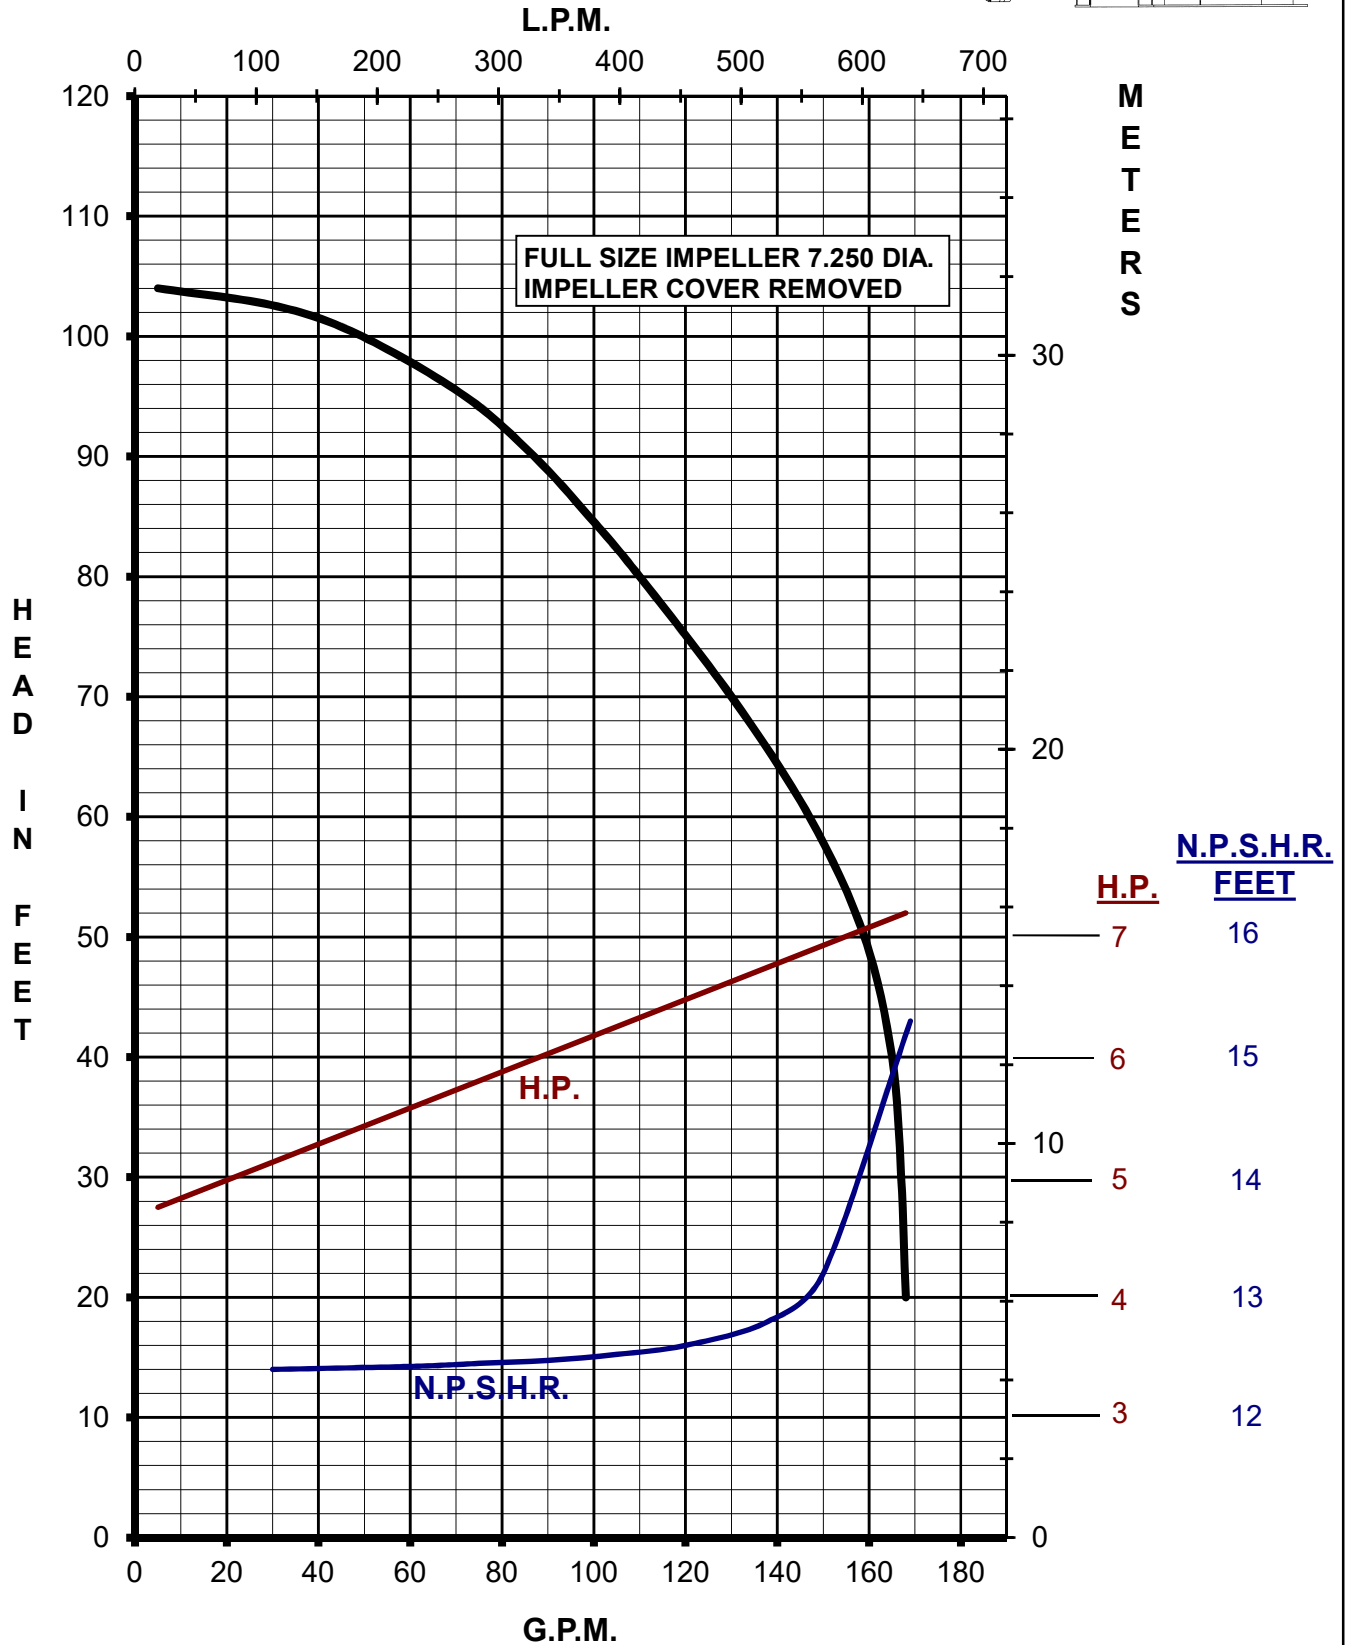

MARCH PUMPS

TE-10K-MD, TE-10P-MD 3PH 60HZ TRIM CURVES

--- IMPELLER COVER REMOVED

MARCH PUMPS

TE-10K-MD, TE-10P-MD
FULL SIZE IMPELLER 7.250 DIA.
3PH 60HZ

MARCH PUMPS

TE-10K-MD, TE-10P-MD
TRIM IMPELLER 6.625 DIA.
3PH 60HZ

MARCH PUMPS

TE-10K-MD, TE-10P-MD
TRIM IMPELLER 6.250 DIA.
3PH 60HZ

MARCH PUMPS

TE-10K-MD, TE-10P-MD
TRIM IMPELLER 5.750 DIA.
3PH 60HZ

MARCH PUMPS

TE-10K-MD, TE-10P-MD
TRIM IMPELLER 5.250 DIA.
3PH 60HZ

MARCH PUMPS

TE-10K-MD, TE-10P-MD
FULL SIZE IMPELLER 7.250 DIA.
IMPELLER COVER REMOVED
3PH 60HZ

MARCH
PUMPS

TE-10K-MD, TE-10P-MD
TRIM IMPELLER 5.250 DIA.
IMPELLER COVER REMOVED
3PH 60HZ

L.P.M.