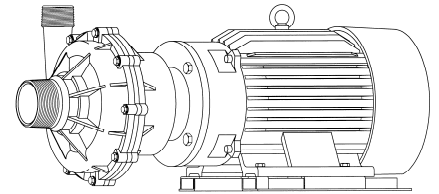

MARCH PUMPS

TE-10K-MD, TE-10P-MD 3PH 60HZ TRIM CURVES

--- IMPELLER COVER REMOVED

MARCH PUMPS

TE-10K-MD, TE-10P-MD
FULL SIZE IMPELLER 7.250 DIA.
3PH 60HZ

MARCH PUMPS

TE-10K-MD, TE-10P-MD
TRIM IMPELLER 6.625 DIA.
3PH 60HZ

MARCH PUMPS

TE-10K-MD, TE-10P-MD
TRIM IMPELLER 6.250 DIA.
3PH 60HZ

MARCH PUMPS

TE-10K-MD, TE-10P-MD
TRIM IMPELLER 5.750 DIA.
3PH 60HZ

MARCH PUMPS

TE-10K-MD, TE-10P-MD
TRIM IMPELLER 5.250 DIA.
3PH 60HZ

MARCH PUMPS

TE-10K-MD, TE-10P-MD
FULL SIZE IMPELLER 7.250 DIA.
IMPELLER COVER REMOVED
3PH 60HZ

MARCH
PUMPS

TE-10K-MD, TE-10P-MD
TRIM IMPELLER 5.250 DIA.
IMPELLER COVER REMOVED
3PH 60HZ

L.P.M.