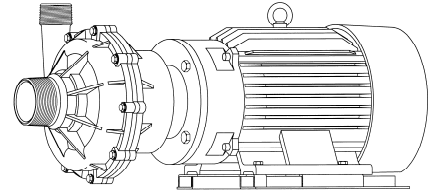

MARCH PUMPS

TE-10K-MD, TE-10P-MD 3PH 60HZ TRIM CURVES

--- IMPELLER COVER REMOVED

MARCH PUMPS

TE-10K-MD, TE-10P-MD
FULL SIZE IMPELLER 7.250 DIA.
3PH 60HZ

MARCH PUMPS

TE-10K-MD, TE-10P-MD
TRIM IMPELLER 6.625 DIA.
3PH 60HZ

MARCH PUMPS

TE-10K-MD, TE-10P-MD
TRIM IMPELLER 6.250 DIA.
3PH 60HZ

MARCH PUMPS

TE-10K-MD, TE-10P-MD
TRIM IMPELLER 5.750 DIA.
3PH 60HZ

MARCH PUMPS

TE-10K-MD, TE-10P-MD
TRIM IMPELLER 5.250 DIA.
3PH 60HZ

MARCH PUMPS

TE-10K-MD, TE-10P-MD
FULL SIZE IMPELLER 7.250 DIA.
IMPELLER COVER REMOVED
3PH 60HZ

MARCH
PUMPS

TE-10K-MD, TE-10P-MD
TRIM IMPELLER 5.250 DIA.
IMPELLER COVER REMOVED
3PH 60HZ

L.P.M.