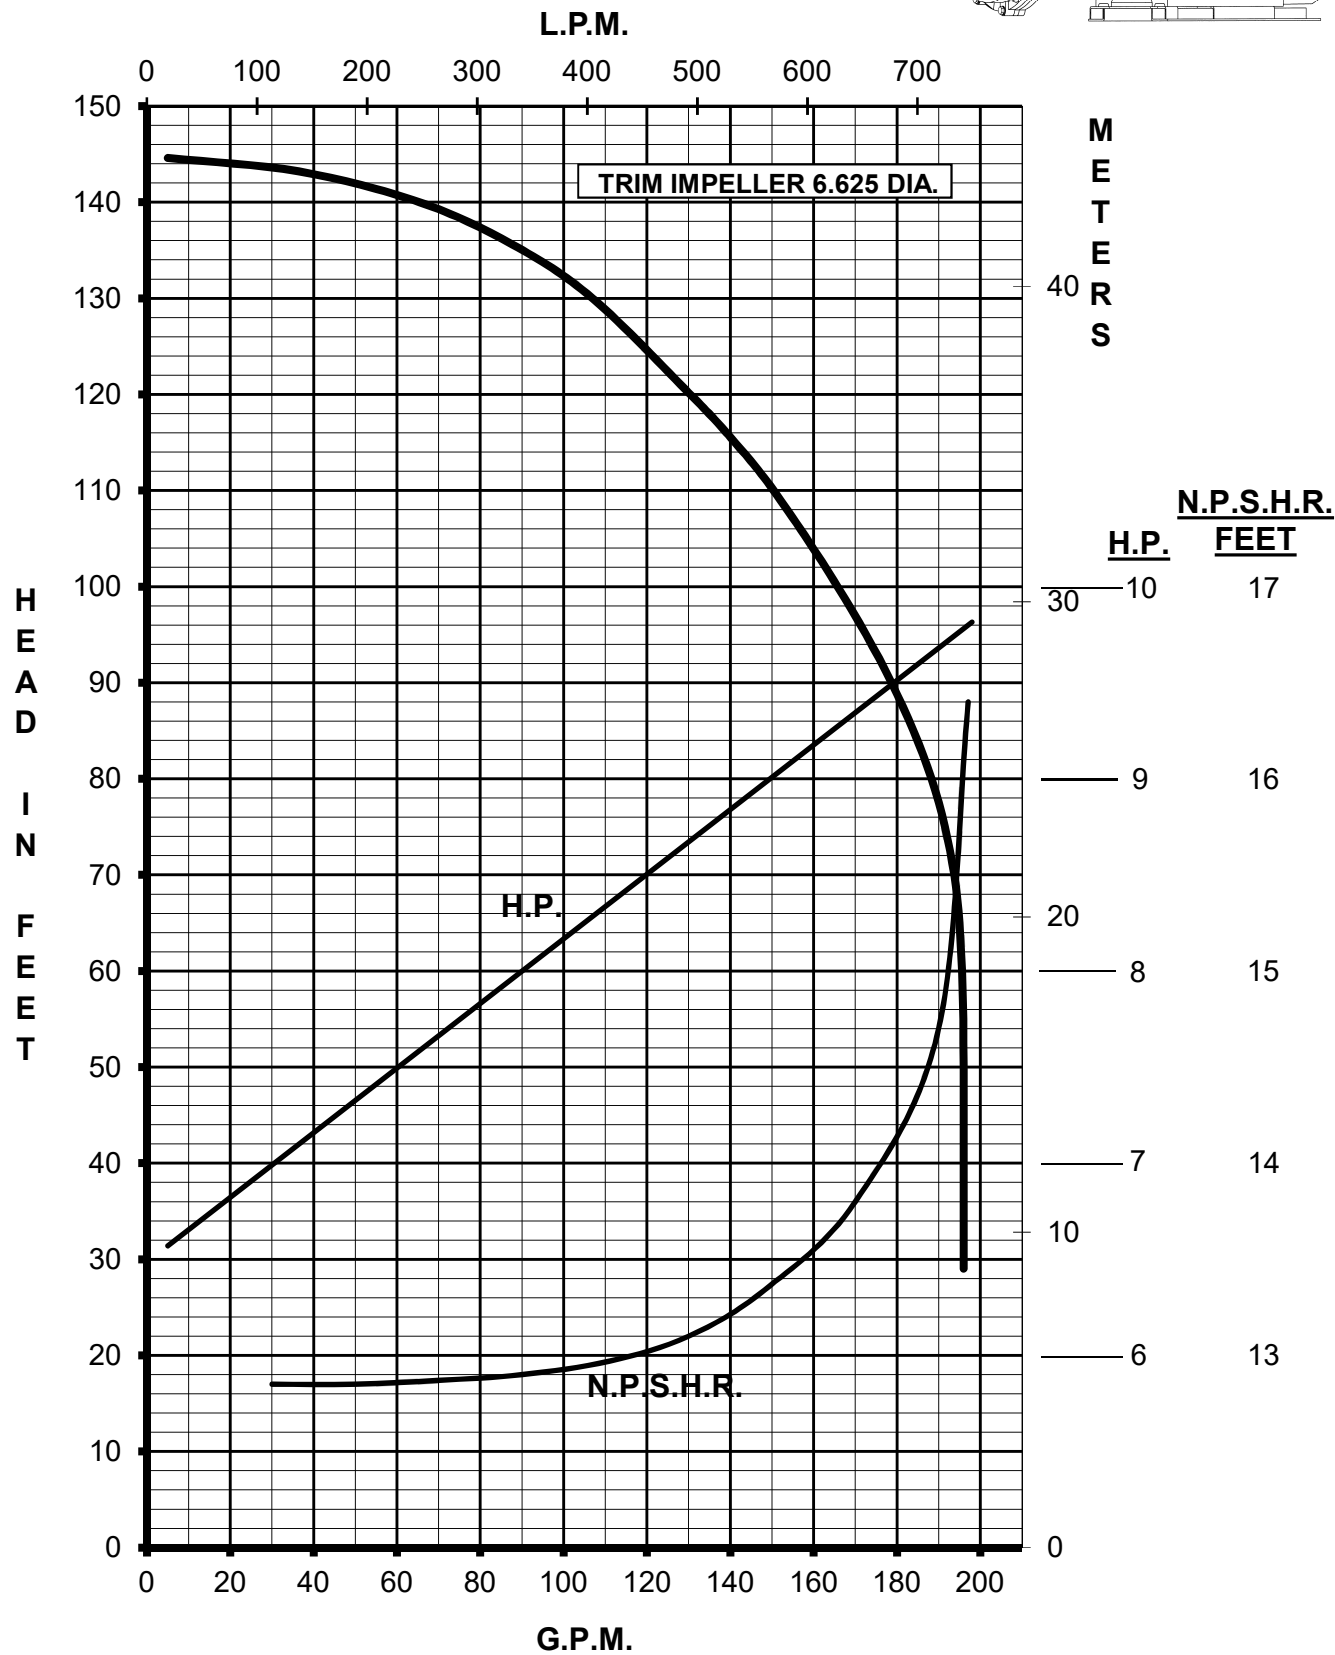

MARCH PUMPS

TE-10K-MD, TE-10P-MD 3PH 60HZ TRIM CURVES

--- IMPELLER COVER REMOVED

MARCH PUMPS

TE-10K-MD, TE-10P-MD
FULL SIZE IMPELLER 7.250 DIA.
3PH 60HZ

MARCH PUMPS

TE-10K-MD, TE-10P-MD
TRIM IMPELLER 6.625 DIA.
3PH 60HZ

MARCH PUMPS

TE-10K-MD, TE-10P-MD
TRIM IMPELLER 6.250 DIA.
3PH 60HZ

MARCH PUMPS

TE-10K-MD, TE-10P-MD
TRIM IMPELLER 5.750 DIA.
3PH 60HZ

MARCH PUMPS

TE-10K-MD, TE-10P-MD
TRIM IMPELLER 5.250 DIA.
3PH 60HZ

MARCH PUMPS

TE-10K-MD, TE-10P-MD
FULL SIZE IMPELLER 7.250 DIA.
IMPELLER COVER REMOVED
3PH 60HZ

MARCH
PUMPS

TE-10K-MD, TE-10P-MD
TRIM IMPELLER 5.250 DIA.
IMPELLER COVER REMOVED
3PH 60HZ

L.P.M.