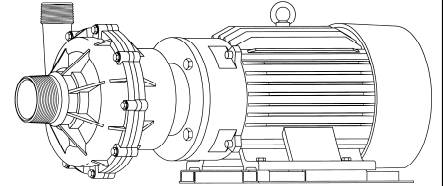

MARCH PUMPS

TE-10K-MD, TE-10P-MD 3PH 60HZ TRIM CURVES

--- IMPELLER COVER REMOVED

MARCH PUMPS

TE-10K-MD, TE-10P-MD
FULL SIZE IMPELLER 7.250 DIA.
3PH 60HZ

MARCH PUMPS

TE-10K-MD, TE-10P-MD
TRIM IMPELLER 6.625 DIA.
3PH 60HZ

MARCH PUMPS

TE-10K-MD, TE-10P-MD
TRIM IMPELLER 6.250 DIA.
3PH 60HZ

MARCH PUMPS

TE-10K-MD, TE-10P-MD
TRIM IMPELLER 5.750 DIA.
3PH 60HZ

MARCH PUMPS

TE-10K-MD, TE-10P-MD
TRIM IMPELLER 5.250 DIA.
3PH 60HZ

MARCH PUMPS

TE-10K-MD, TE-10P-MD
FULL SIZE IMPELLER 7.250 DIA.
IMPELLER COVER REMOVED
3PH 60HZ

MARCH
PUMPS

TE-10K-MD, TE-10P-MD
TRIM IMPELLER 5.250 DIA.
IMPELLER COVER REMOVED
3PH 60HZ

L.P.M.