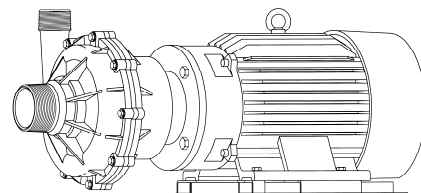

MARCH PUMPS

TE-10K-MD, TE-10P-MD 3PH 60HZ TRIM CURVES

--- IMPELLER COVER REMOVED

MARCH PUMPS

TE-10K-MD, TE-10P-MD
FULL SIZE IMPELLER 7.250 DIA.
3PH 60HZ

MARCH PUMPS

TE-10K-MD, TE-10P-MD
TRIM IMPELLER 6.625 DIA.
3PH 60HZ

MARCH PUMPS

TE-10K-MD, TE-10P-MD
TRIM IMPELLER 6.250 DIA.
3PH 60HZ

MARCH PUMPS

TE-10K-MD, TE-10P-MD
TRIM IMPELLER 5.750 DIA.
3PH 60HZ

MARCH PUMPS

TE-10K-MD, TE-10P-MD
TRIM IMPELLER 5.250 DIA.
3PH 60HZ

MARCH PUMPS

TE-10K-MD, TE-10P-MD
FULL SIZE IMPELLER 7.250 DIA.
IMPELLER COVER REMOVED
3PH 60HZ

MARCH
PUMPS

TE-10K-MD, TE-10P-MD
TRIM IMPELLER 5.250 DIA.
IMPELLER COVER REMOVED
3PH 60HZ

L.P.M.