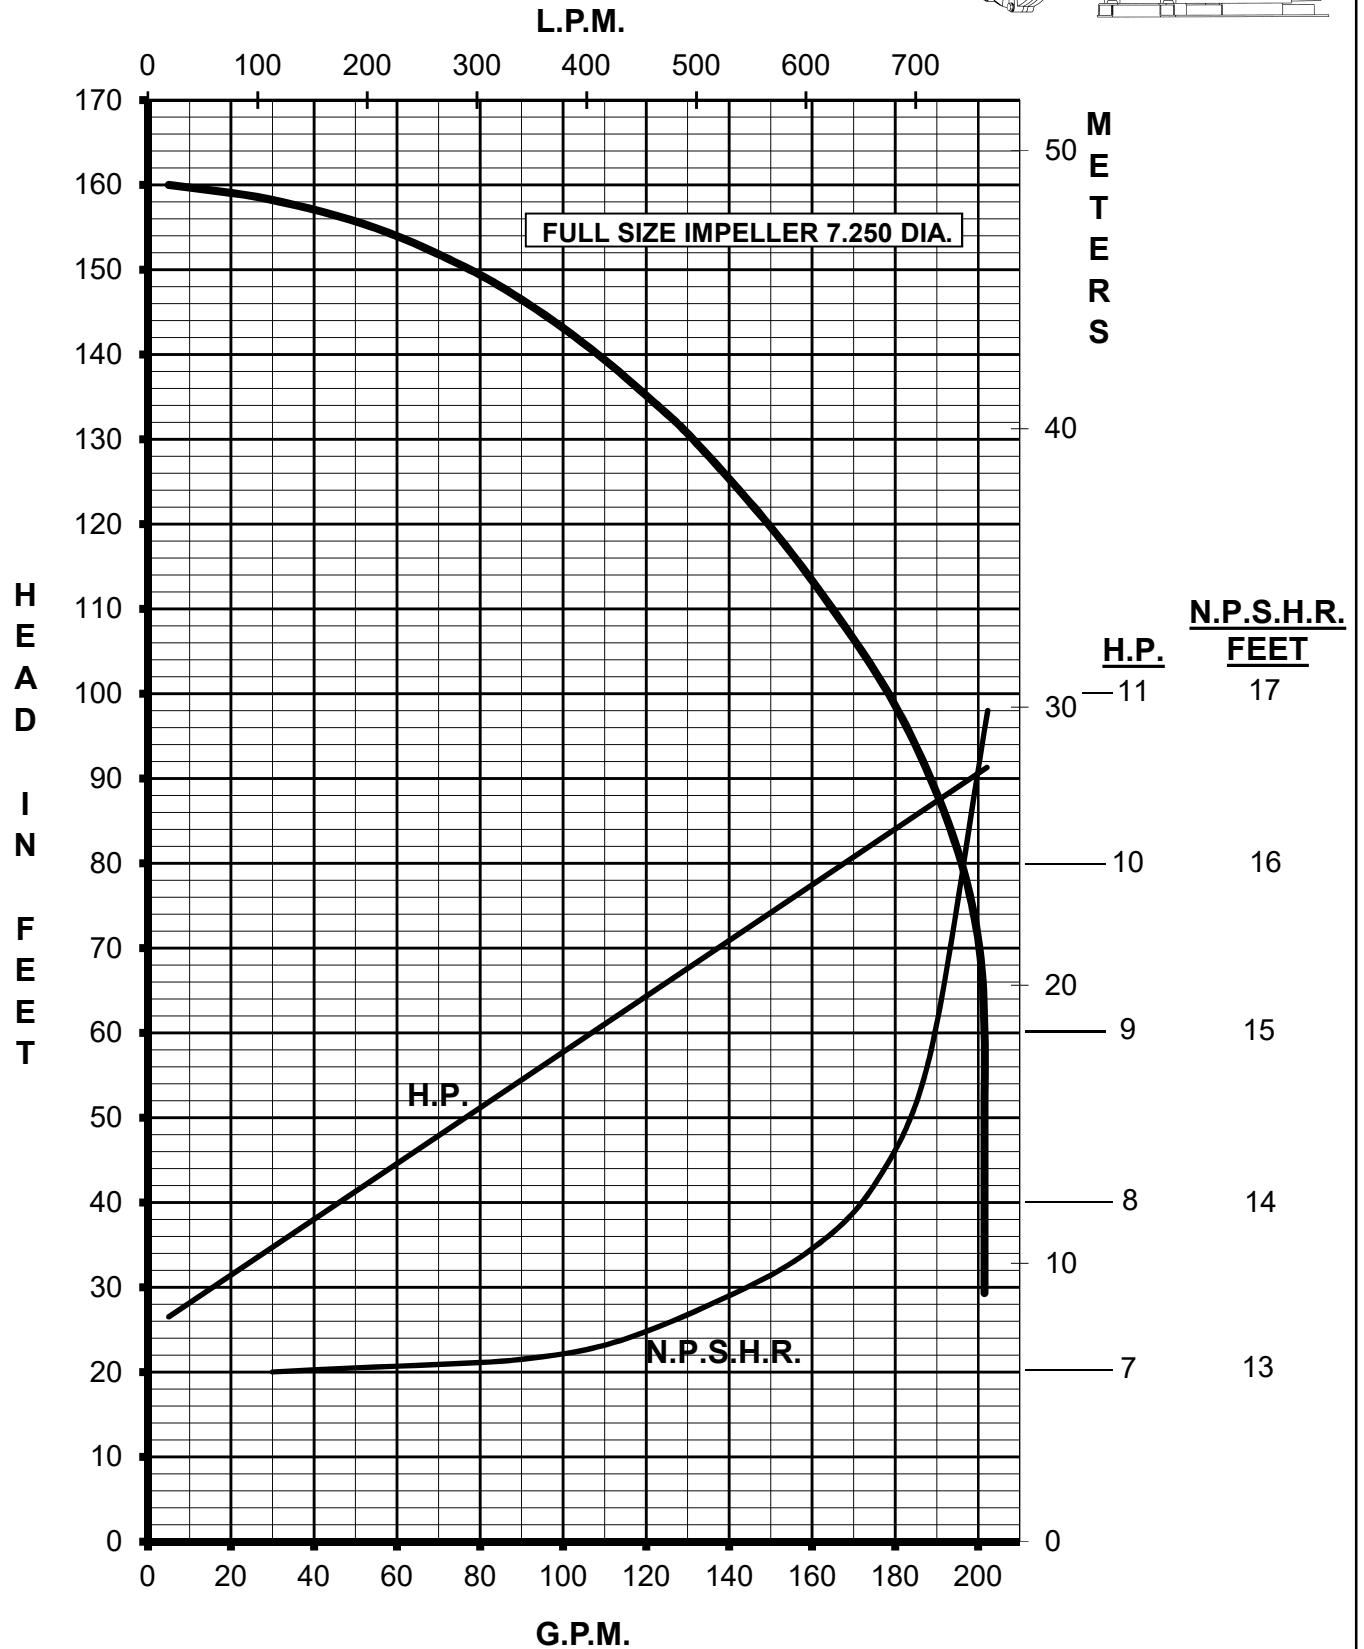

MARCH PUMPS

TE-10K-MD, TE-10P-MD 3PH 60HZ TRIM CURVES

--- IMPELLER COVER REMOVED

MARCH PUMPS

TE-10K-MD, TE-10P-MD
FULL SIZE IMPELLER 7.250 DIA.
3PH 60HZ

MARCH PUMPS

TE-10K-MD, TE-10P-MD
TRIM IMPELLER 6.625 DIA.
3PH 60HZ

MARCH PUMPS

TE-10K-MD, TE-10P-MD
TRIM IMPELLER 6.250 DIA.
3PH 60HZ

MARCH PUMPS

TE-10K-MD, TE-10P-MD
TRIM IMPELLER 5.750 DIA.
3PH 60HZ

MARCH PUMPS

TE-10K-MD, TE-10P-MD
TRIM IMPELLER 5.250 DIA.
3PH 60HZ

MARCH PUMPS

TE-10K-MD, TE-10P-MD
FULL SIZE IMPELLER 7.250 DIA.
IMPELLER COVER REMOVED
3PH 60HZ

MARCH
PUMPS

TE-10K-MD, TE-10P-MD
TRIM IMPELLER 5.250 DIA.
IMPELLER COVER REMOVED
3PH 60HZ

L.P.M.