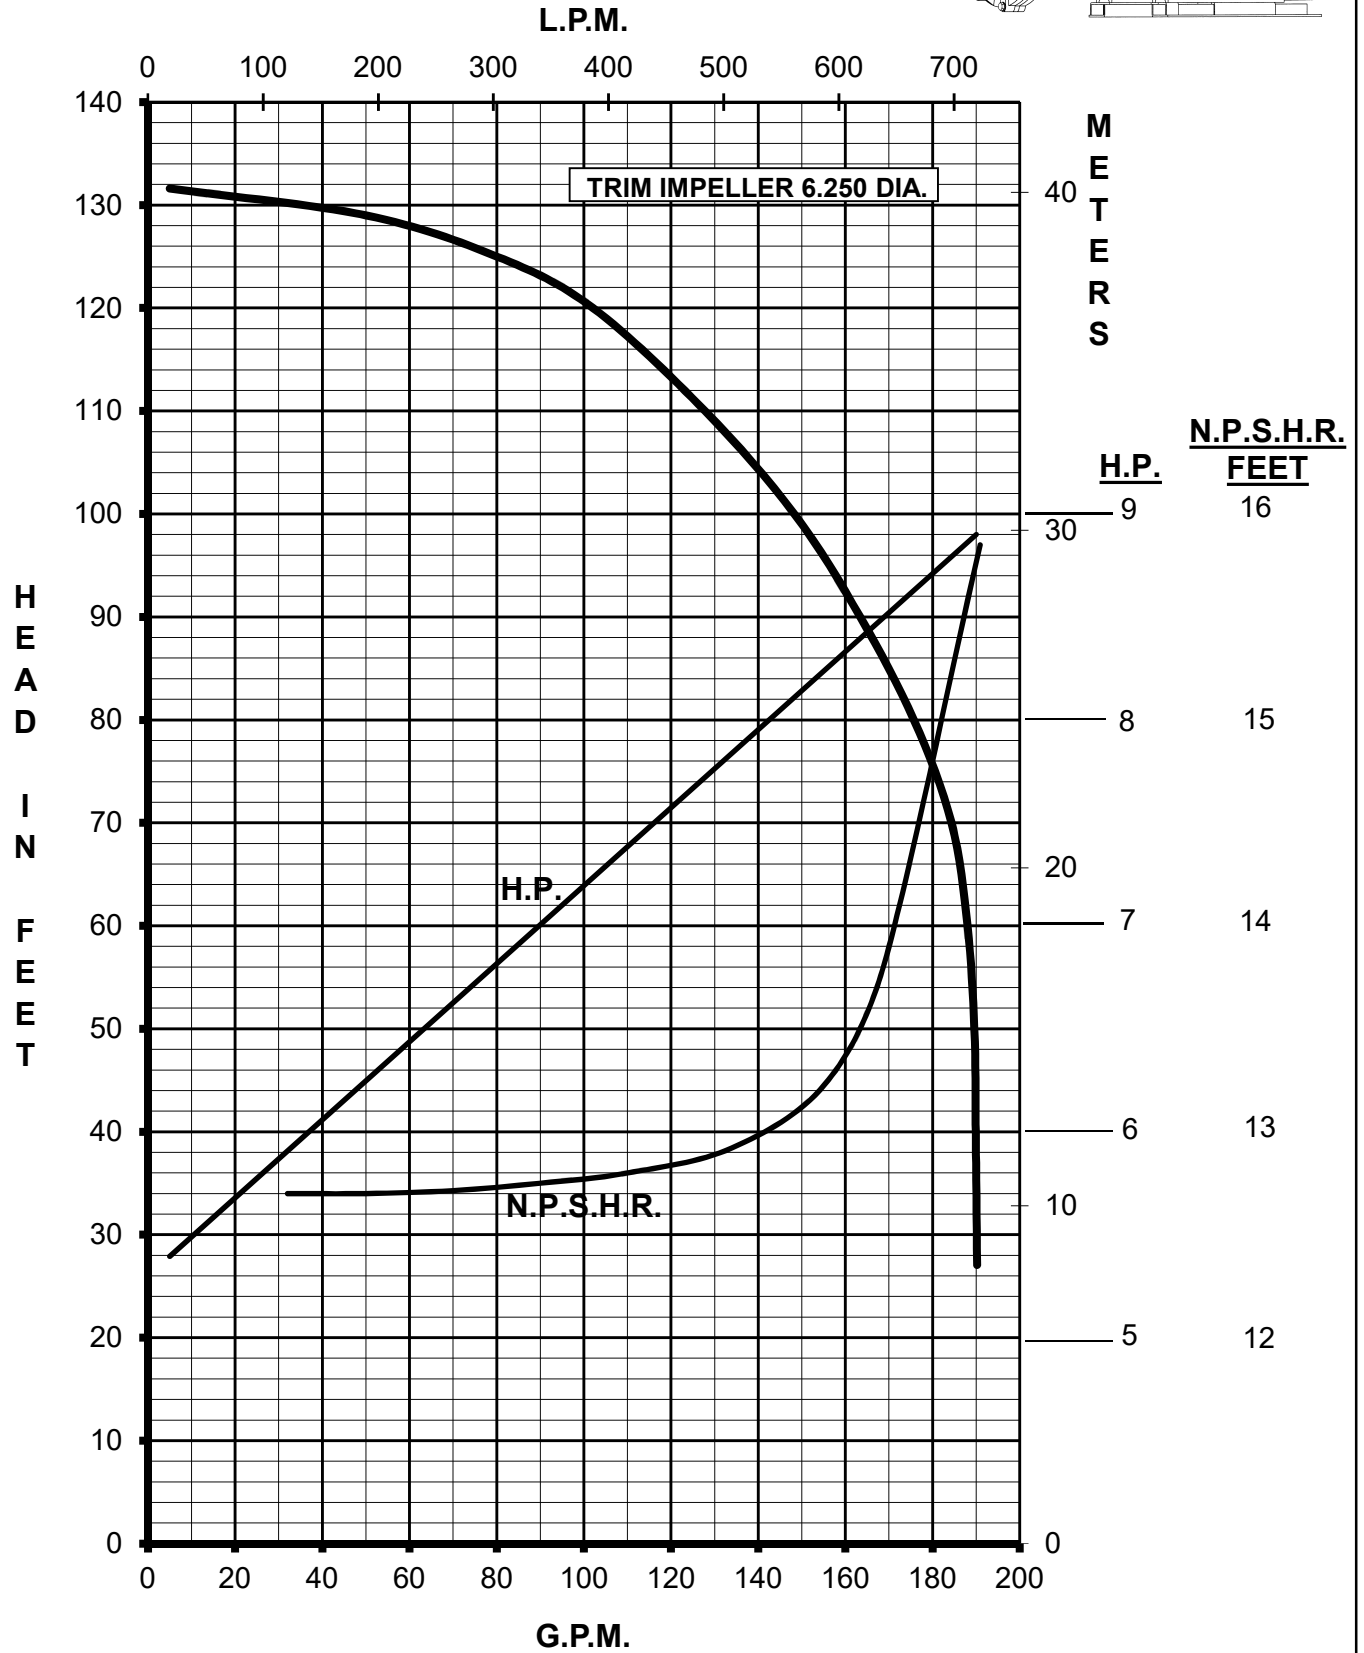

MARCH PUMPS

TE-10K-MD, TE-10P-MD 3PH 60HZ TRIM CURVES

--- IMPELLER COVER REMOVED

MARCH PUMPS

TE-10K-MD, TE-10P-MD
FULL SIZE IMPELLER 7.250 DIA.
3PH 60HZ

MARCH PUMPS

TE-10K-MD, TE-10P-MD
TRIM IMPELLER 6.625 DIA.
3PH 60HZ

MARCH PUMPS

TE-10K-MD, TE-10P-MD
TRIM IMPELLER 6.250 DIA.
3PH 60HZ

MARCH PUMPS

TE-10K-MD, TE-10P-MD
TRIM IMPELLER 5.750 DIA.
3PH 60HZ

MARCH PUMPS

TE-10K-MD, TE-10P-MD
TRIM IMPELLER 5.250 DIA.
3PH 60HZ

MARCH PUMPS

TE-10K-MD, TE-10P-MD
FULL SIZE IMPELLER 7.250 DIA.
IMPELLER COVER REMOVED
3PH 60HZ

MARCH
PUMPS

TE-10K-MD, TE-10P-MD
TRIM IMPELLER 5.250 DIA.
IMPELLER COVER REMOVED
3PH 60HZ

L.P.M.