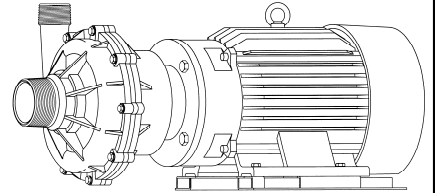

MARCH PUMPS

TE-10K-MD, TE-10P-MD 3PH 60HZ TRIM CURVES

--- IMPELLER COVER REMOVED

MARCH PUMPS

TE-10K-MD, TE-10P-MD
FULL SIZE IMPELLER 7.250 DIA.
3PH 60HZ

MARCH PUMPS

TE-10K-MD, TE-10P-MD
TRIM IMPELLER 6.625 DIA.
3PH 60HZ

MARCH PUMPS

TE-10K-MD, TE-10P-MD
TRIM IMPELLER 6.250 DIA.
3PH 60HZ

MARCH PUMPS

TE-10K-MD, TE-10P-MD
TRIM IMPELLER 5.750 DIA.
3PH 60HZ

MARCH PUMPS

TE-10K-MD, TE-10P-MD
TRIM IMPELLER 5.250 DIA.
3PH 60HZ

MARCH PUMPS

TE-10K-MD, TE-10P-MD
FULL SIZE IMPELLER 7.250 DIA.
IMPELLER COVER REMOVED
3PH 60HZ

MARCH
PUMPS

TE-10K-MD, TE-10P-MD
TRIM IMPELLER 5.250 DIA.
IMPELLER COVER REMOVED
3PH 60HZ

L.P.M.