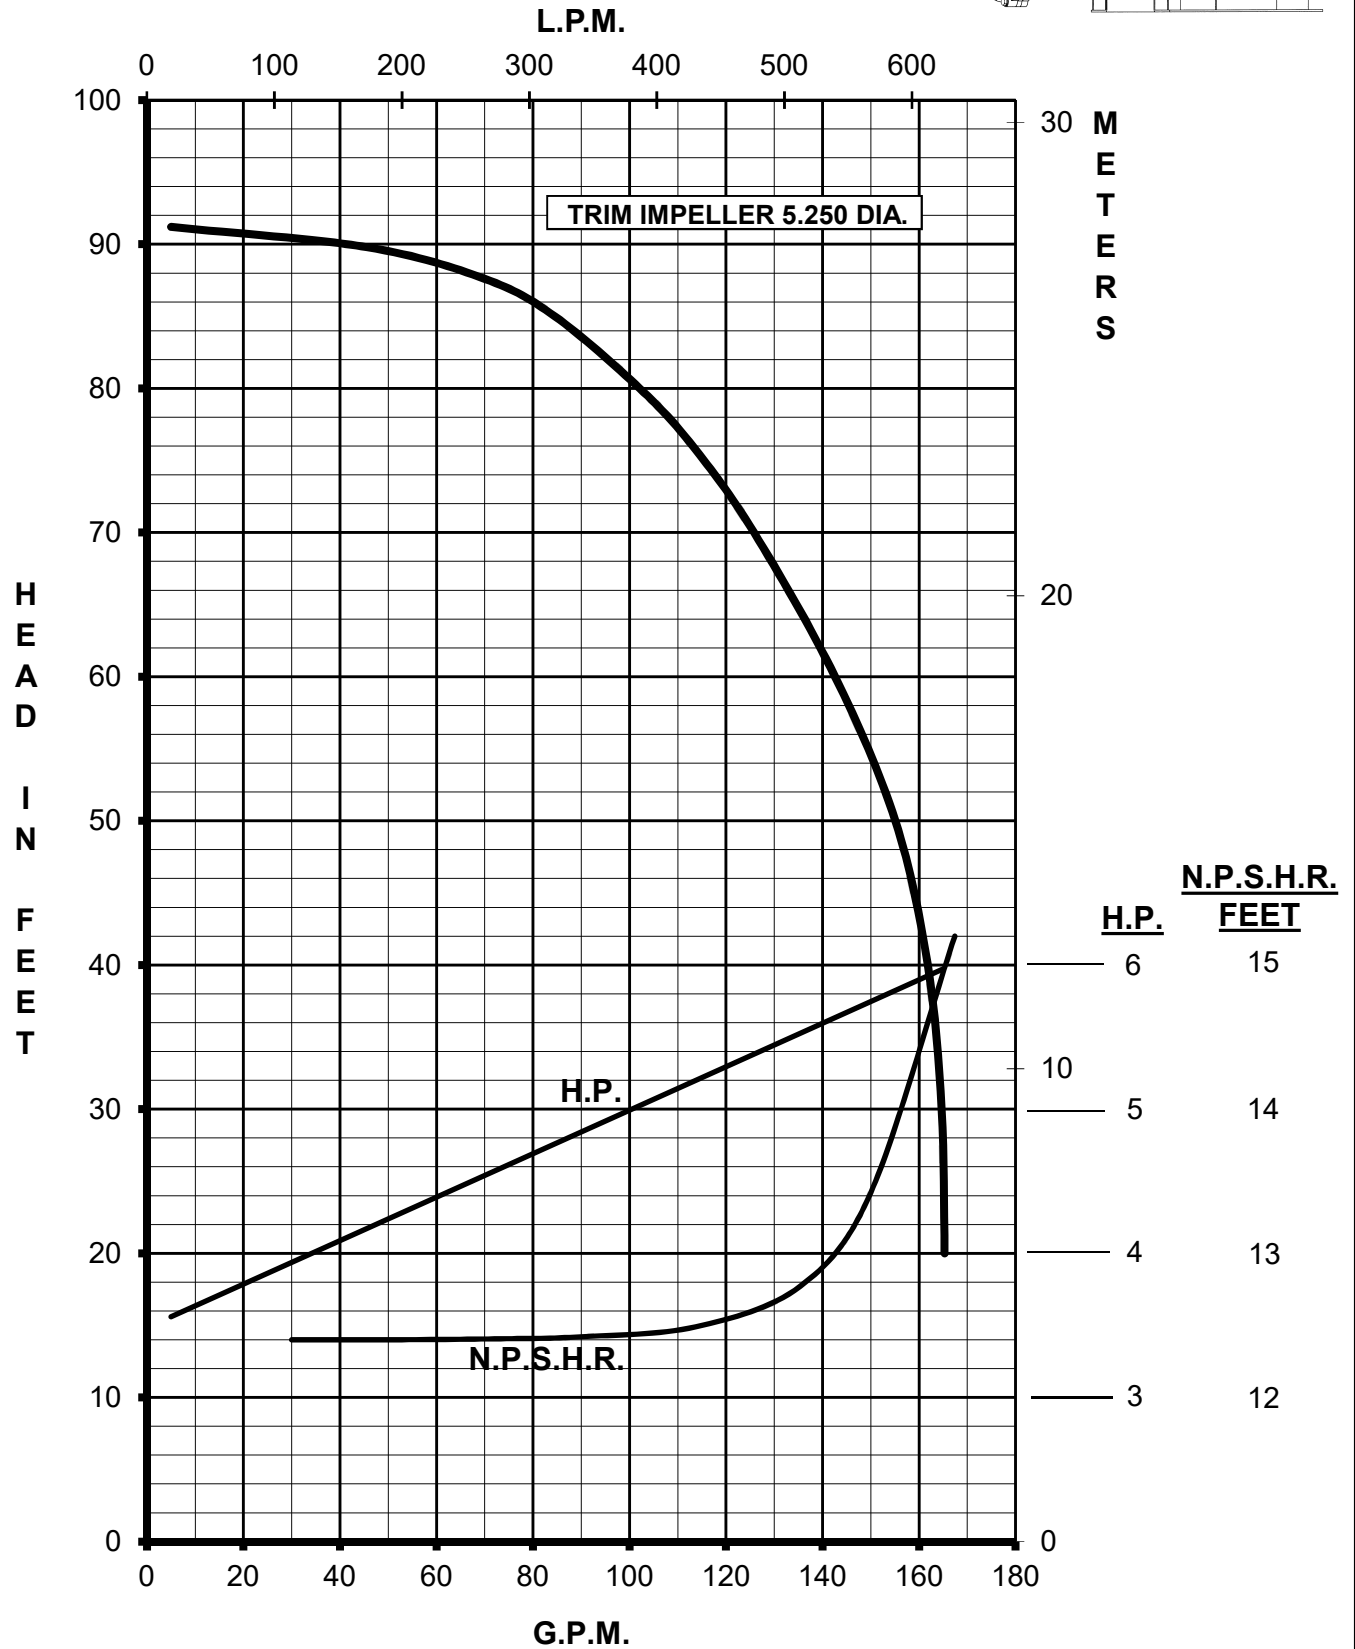

MARCH PUMPS

TE-10K-MD, TE-10P-MD 3PH 60HZ TRIM CURVES

--- IMPELLER COVER REMOVED

MARCH PUMPS

TE-10K-MD, TE-10P-MD
FULL SIZE IMPELLER 7.250 DIA.
3PH 60HZ

MARCH PUMPS

TE-10K-MD, TE-10P-MD
TRIM IMPELLER 6.625 DIA.
3PH 60HZ

MARCH PUMPS

TE-10K-MD, TE-10P-MD
TRIM IMPELLER 6.250 DIA.
3PH 60HZ

MARCH PUMPS

TE-10K-MD, TE-10P-MD
TRIM IMPELLER 5.750 DIA.
3PH 60HZ

MARCH PUMPS

TE-10K-MD, TE-10P-MD
TRIM IMPELLER 5.250 DIA.
3PH 60HZ

MARCH PUMPS

TE-10K-MD, TE-10P-MD
FULL SIZE IMPELLER 7.250 DIA.
IMPELLER COVER REMOVED
3PH 60HZ

MARCH
PUMPS

TE-10K-MD, TE-10P-MD
TRIM IMPELLER 5.250 DIA.
IMPELLER COVER REMOVED
3PH 60HZ

L.P.M.