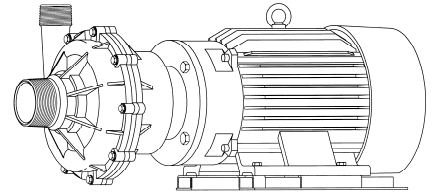

MARCH PUMPS

TE-10K-MD, TE-10P-MD 3PH 60HZ TRIM CURVES

--- IMPELLER COVER REMOVED

MARCH PUMPS

TE-10K-MD, TE-10P-MD
FULL SIZE IMPELLER 7.250 DIA.
3PH 60HZ

MARCH PUMPS

TE-10K-MD, TE-10P-MD
TRIM IMPELLER 6.625 DIA.
3PH 60HZ

MARCH PUMPS

TE-10K-MD, TE-10P-MD
TRIM IMPELLER 6.250 DIA.
3PH 60HZ

MARCH PUMPS

TE-10K-MD, TE-10P-MD
TRIM IMPELLER 5.750 DIA.
3PH 60HZ

MARCH PUMPS

TE-10K-MD, TE-10P-MD
TRIM IMPELLER 5.250 DIA.
3PH 60HZ

MARCH PUMPS

TE-10K-MD, TE-10P-MD
FULL SIZE IMPELLER 7.250 DIA.
IMPELLER COVER REMOVED
3PH 60HZ

MARCH
PUMPS

TE-10K-MD, TE-10P-MD
TRIM IMPELLER 5.250 DIA.
IMPELLER COVER REMOVED
3PH 60HZ

L.P.M.