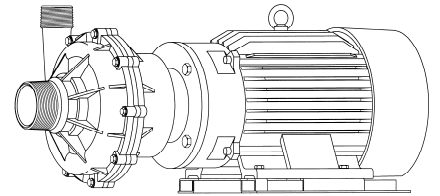

MARCH PUMPS

TE-10K-MD, TE-10P-MD 3PH 60HZ TRIM CURVES

--- IMPELLER COVER REMOVED

MARCH PUMPS

TE-10K-MD, TE-10P-MD
FULL SIZE IMPELLER 7.250 DIA.
3PH 60HZ

MARCH PUMPS

TE-10K-MD, TE-10P-MD
TRIM IMPELLER 6.625 DIA.
3PH 60HZ

MARCH PUMPS

TE-10K-MD, TE-10P-MD
TRIM IMPELLER 6.250 DIA.
3PH 60HZ

MARCH PUMPS

TE-10K-MD, TE-10P-MD
TRIM IMPELLER 5.750 DIA.
3PH 60HZ

MARCH PUMPS

TE-10K-MD, TE-10P-MD
TRIM IMPELLER 5.250 DIA.
3PH 60HZ

MARCH PUMPS

TE-10K-MD, TE-10P-MD
FULL SIZE IMPELLER 7.250 DIA.
IMPELLER COVER REMOVED
3PH 60HZ

MARCH
PUMPS

TE-10K-MD, TE-10P-MD
TRIM IMPELLER 5.250 DIA.
IMPELLER COVER REMOVED
3PH 60HZ

L.P.M.