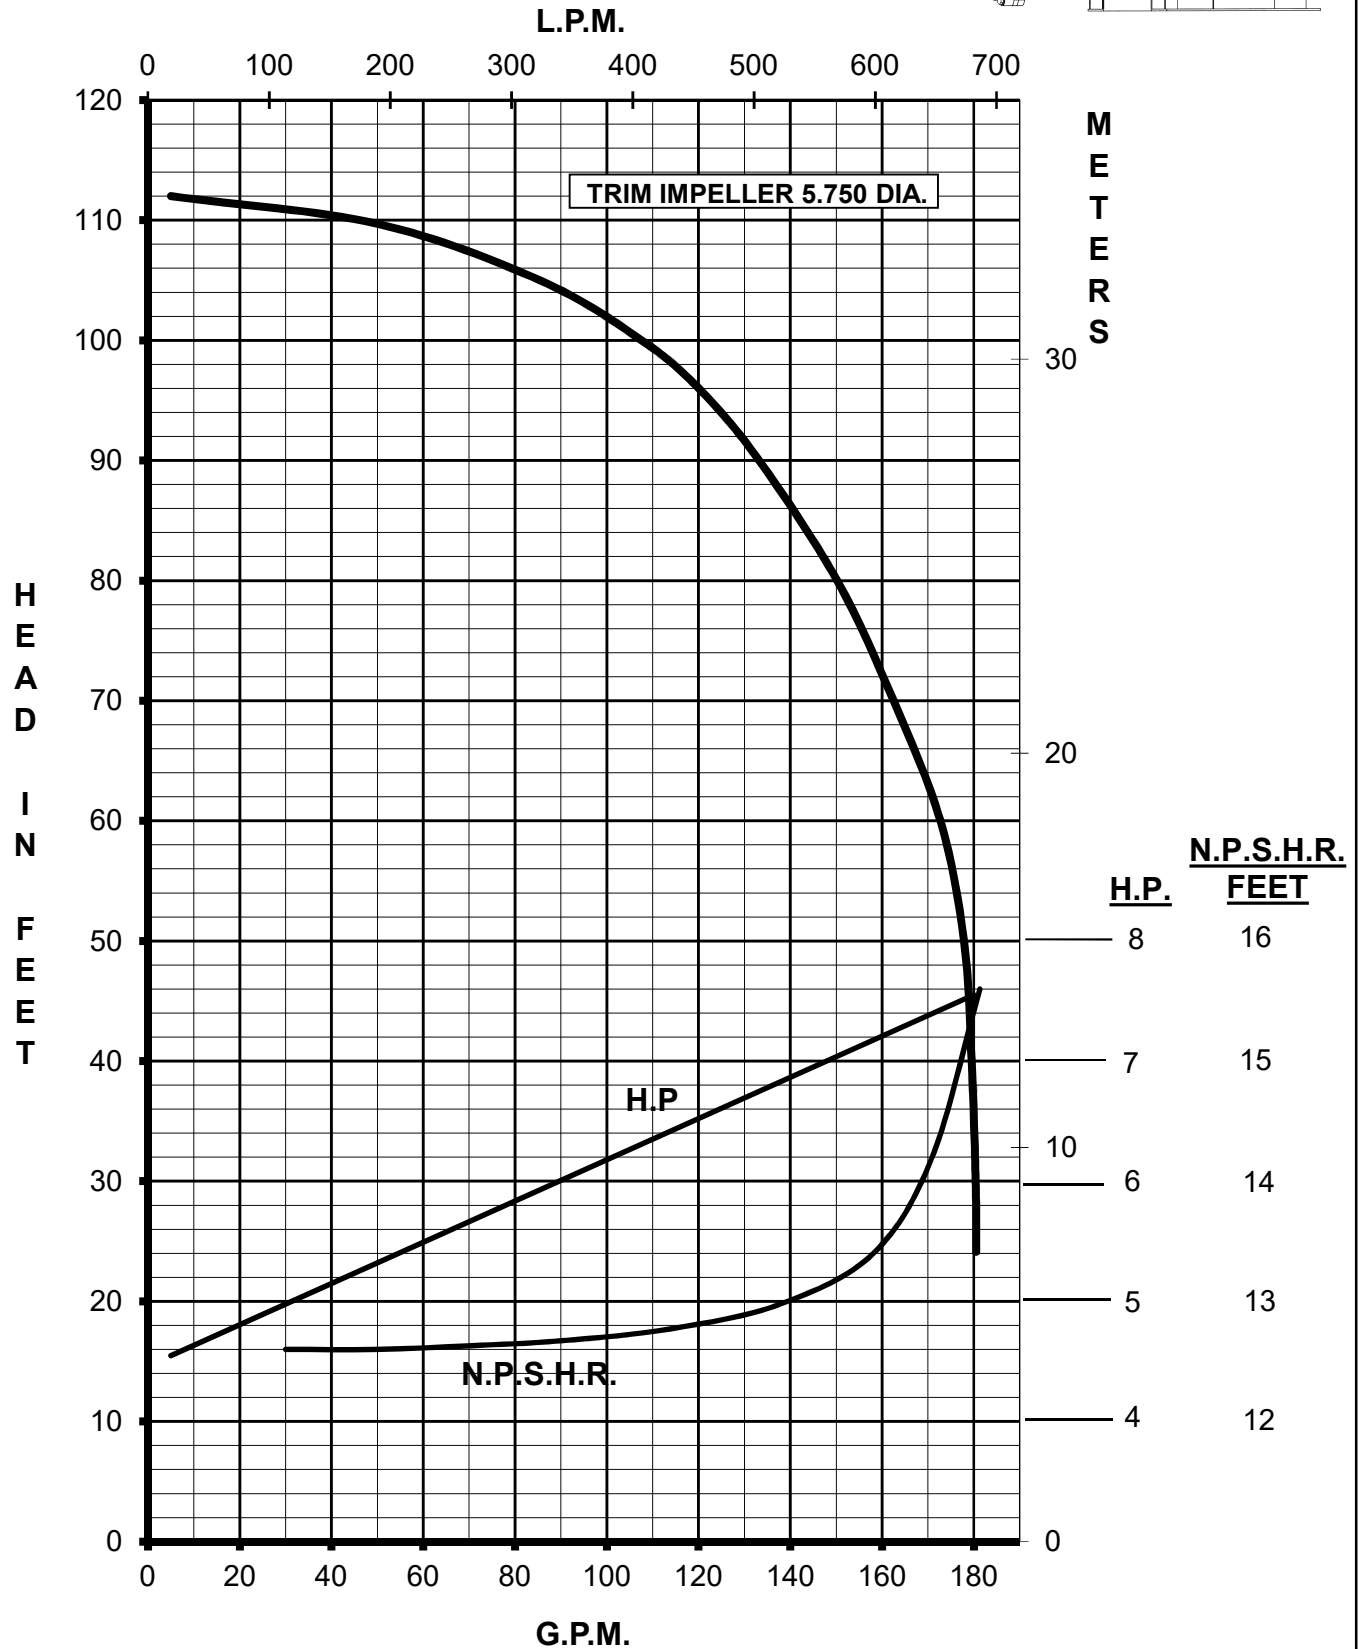

MARCH PUMPS

TE-10K-MD, TE-10P-MD 3PH 60HZ TRIM CURVES

--- IMPELLER COVER REMOVED

MARCH PUMPS

TE-10K-MD, TE-10P-MD
FULL SIZE IMPELLER 7.250 DIA.
3PH 60HZ

MARCH PUMPS

TE-10K-MD, TE-10P-MD
TRIM IMPELLER 6.625 DIA.
3PH 60HZ

MARCH PUMPS

TE-10K-MD, TE-10P-MD
TRIM IMPELLER 6.250 DIA.
3PH 60HZ

MARCH PUMPS

TE-10K-MD, TE-10P-MD
TRIM IMPELLER 5.750 DIA.
3PH 60HZ

MARCH PUMPS

TE-10K-MD, TE-10P-MD
TRIM IMPELLER 5.250 DIA.
3PH 60HZ

MARCH PUMPS

TE-10K-MD, TE-10P-MD
FULL SIZE IMPELLER 7.250 DIA.
IMPELLER COVER REMOVED
3PH 60HZ

MARCH
PUMPS

TE-10K-MD, TE-10P-MD
TRIM IMPELLER 5.250 DIA.
IMPELLER COVER REMOVED
3PH 60HZ

L.P.M.