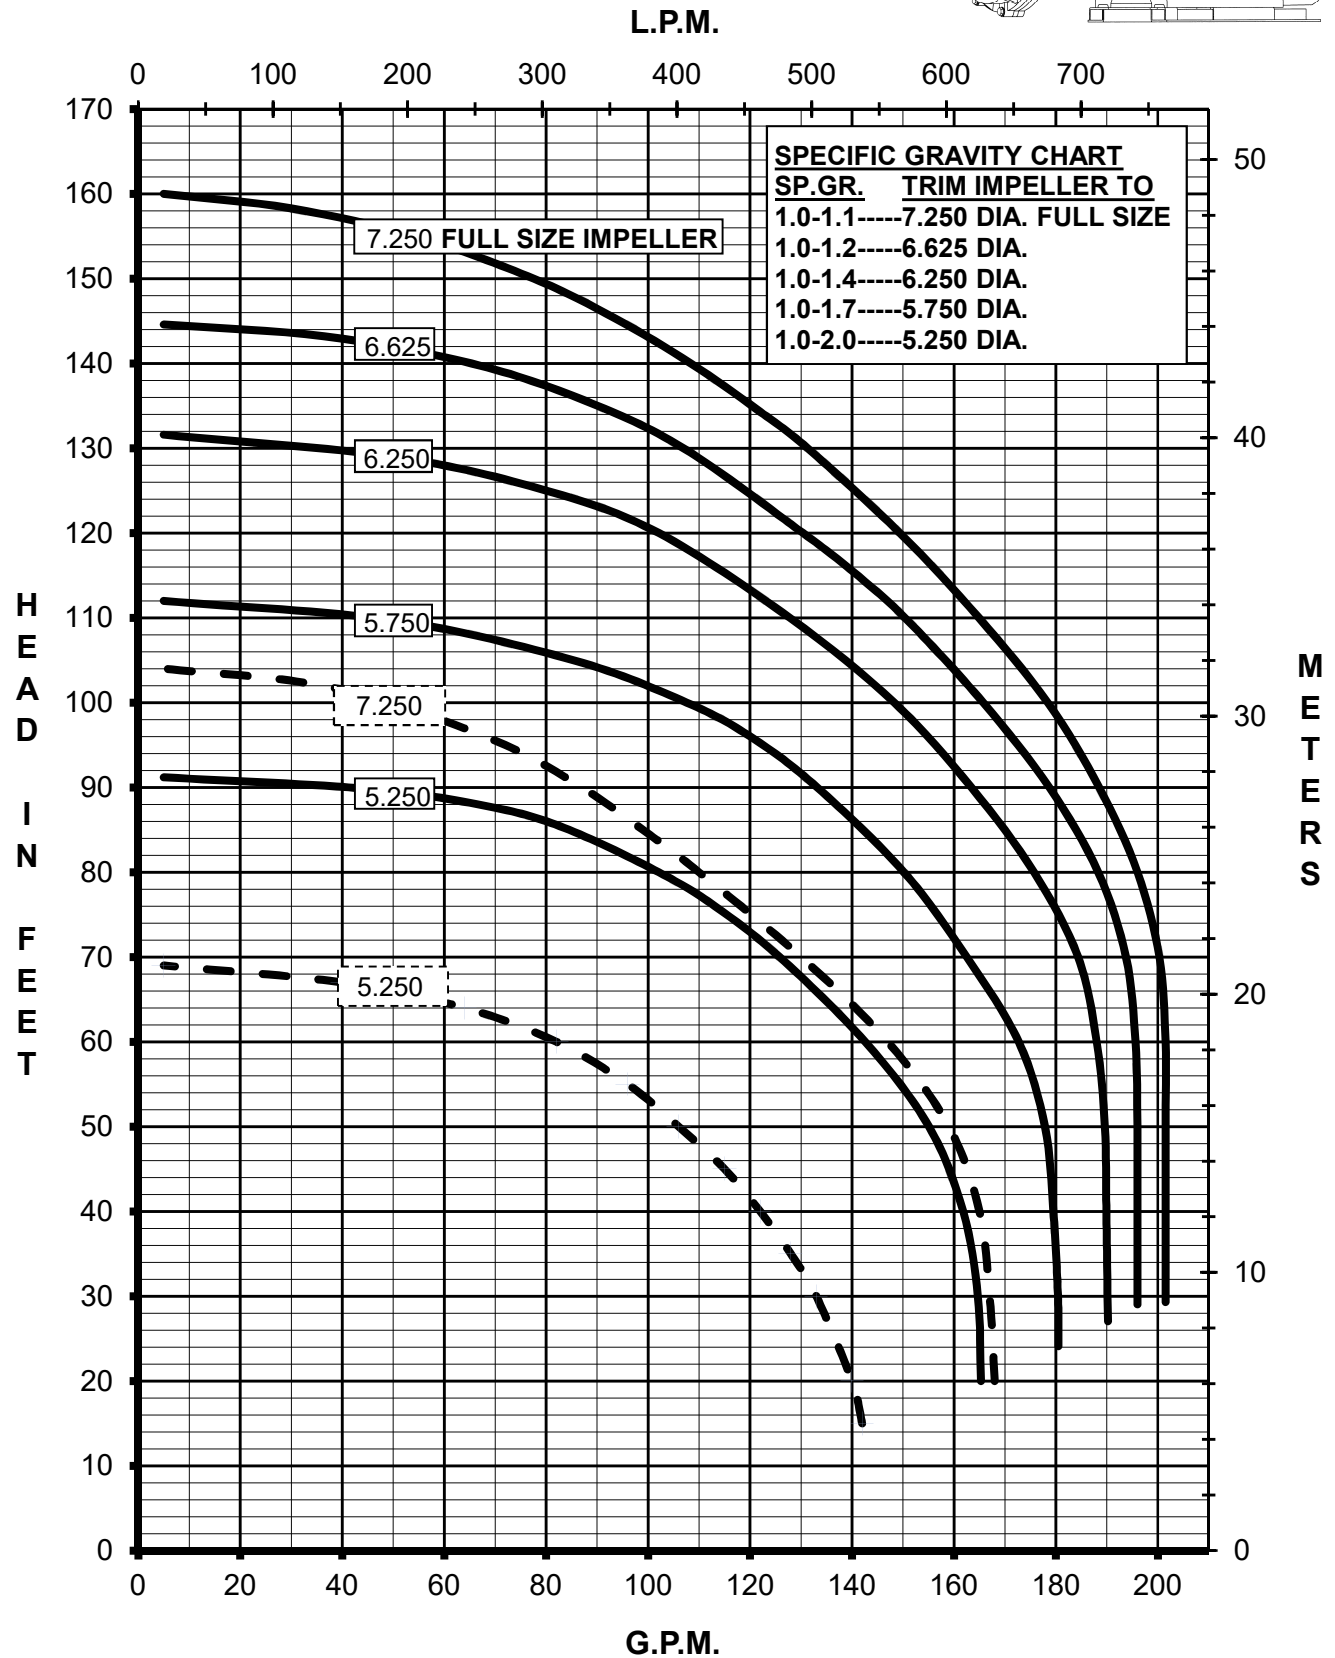

MARCH PUMPS

TE-10K-MD, TE-10P-MD 3PH 60HZ TRIM CURVES

--- IMPELLER COVER REMOVED

MARCH PUMPS

TE-10K-MD, TE-10P-MD
FULL SIZE IMPELLER 7.250 DIA.
3PH 60HZ

MARCH PUMPS

TE-10K-MD, TE-10P-MD
TRIM IMPELLER 6.625 DIA.
3PH 60HZ

MARCH PUMPS

TE-10K-MD, TE-10P-MD
TRIM IMPELLER 6.250 DIA.
3PH 60HZ

MARCH PUMPS

TE-10K-MD, TE-10P-MD
TRIM IMPELLER 5.750 DIA.
3PH 60HZ

MARCH PUMPS

TE-10K-MD, TE-10P-MD
TRIM IMPELLER 5.250 DIA.
3PH 60HZ

MARCH PUMPS

TE-10K-MD, TE-10P-MD
FULL SIZE IMPELLER 7.250 DIA.
IMPELLER COVER REMOVED
3PH 60HZ

MARCH
PUMPS

TE-10K-MD, TE-10P-MD
TRIM IMPELLER 5.250 DIA.
IMPELLER COVER REMOVED
3PH 60HZ

L.P.M.