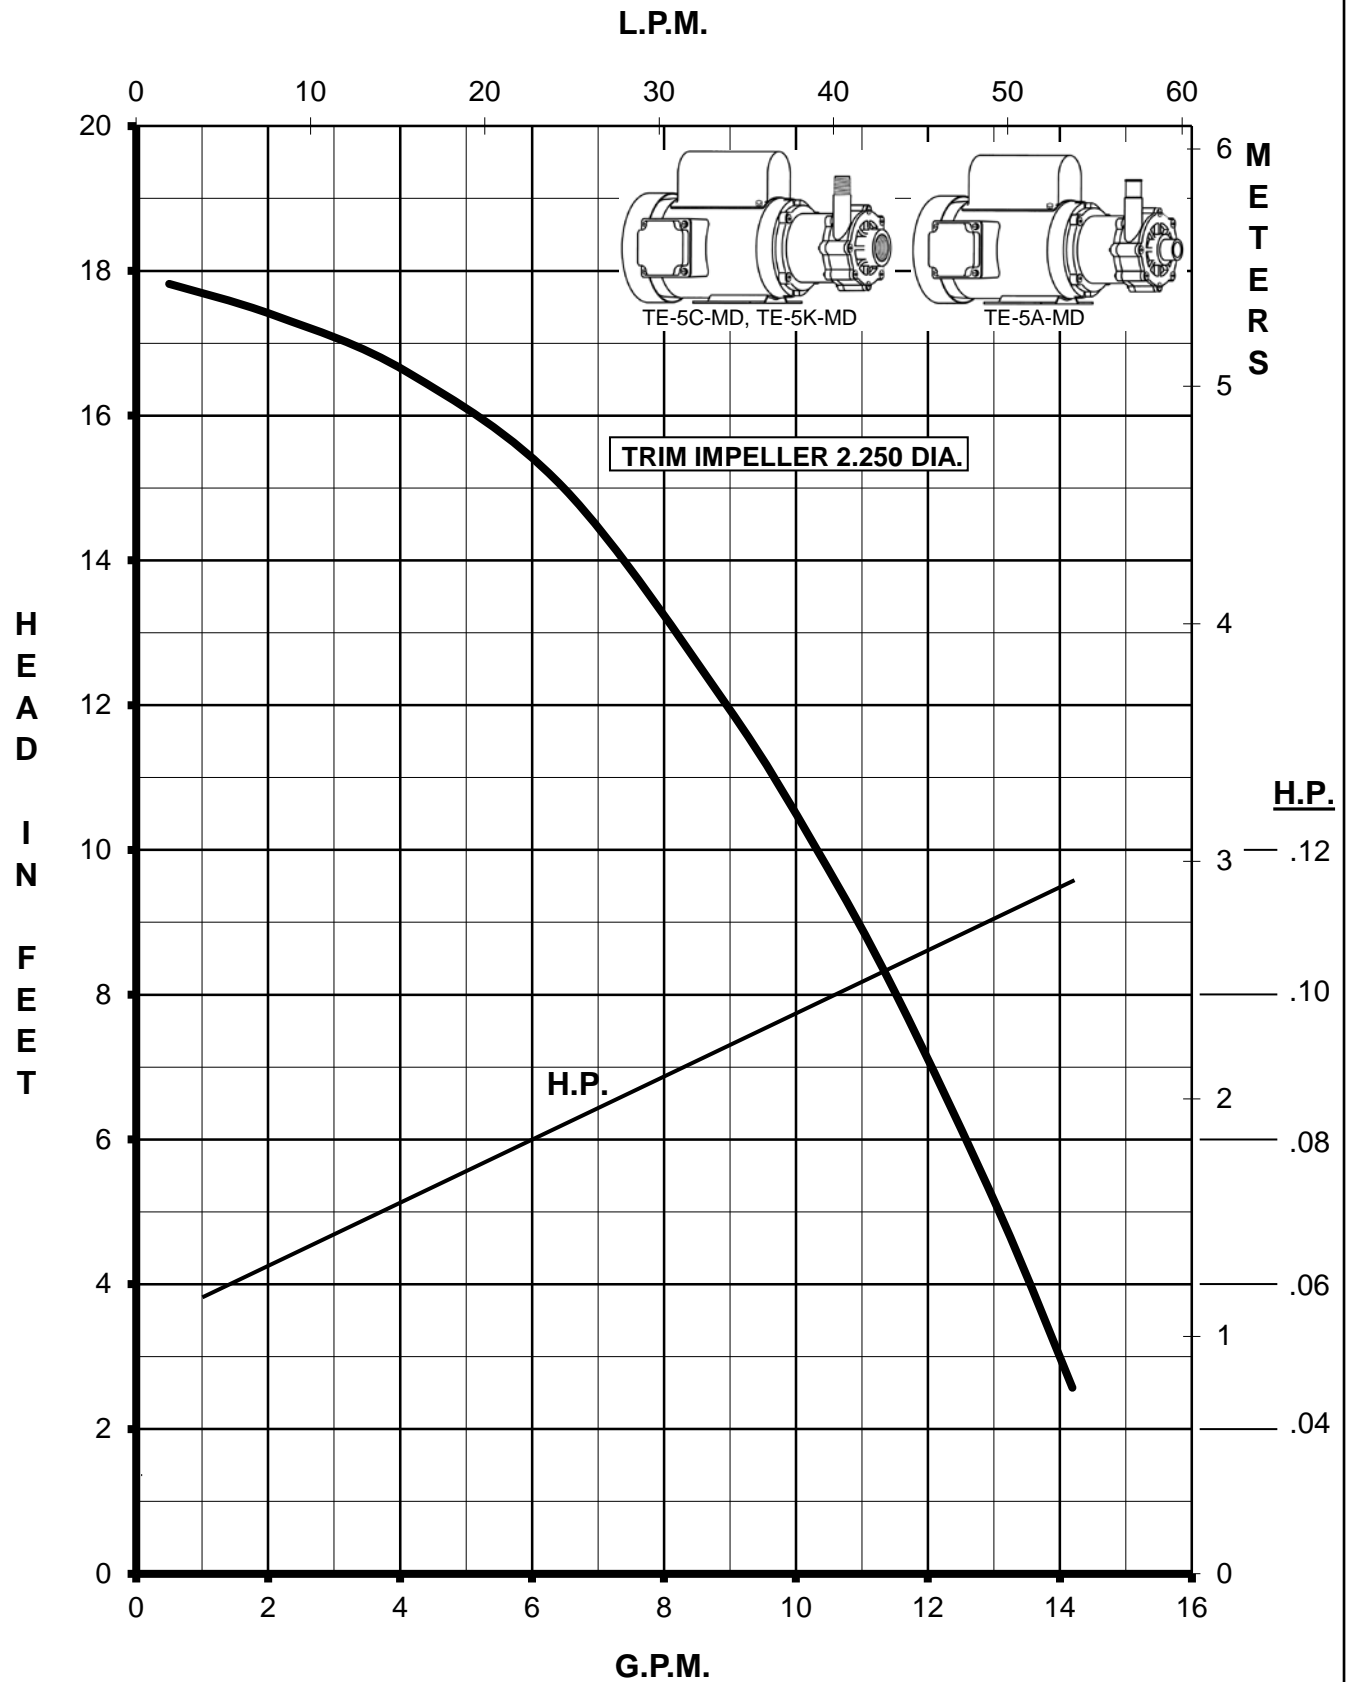

# MARCH PUMPS

**TE-5C-MD, TE-5A-MD, TE-5K-MD**  
**FULL SIZE IMPELLER 2.875 DIA.**  
**115/230V 1PH 60HZ**

# MARCH PUMPS

**TE-5C-MD, TE-5A-MD, TE-5K-MD**  
TRIM IMPELLER 2.625 DIA.  
115/230V 1PH 60HZ

# MARCH PUMPS

TE-5C-MD, TE-5A-MD, TE-5K-MD  
TRIM IMPELLER 2.375 DIA.  
115/230V 1PH 60HZ

# MARCH PUMPS

**TE-5C-MD, TE-5A-MD, TE-5K-MD**  
TRIM IMPELLER 2.250 DIA.  
115/230V 1PH 60HZ

**MARCH**  
**PUMPS**

**TE-5C-MD, TE-5A-MD, TE-5K-MD**  
**TRIM IMPELLER 2.125 DIA.**  
**115/230V 1PH 60HZ**