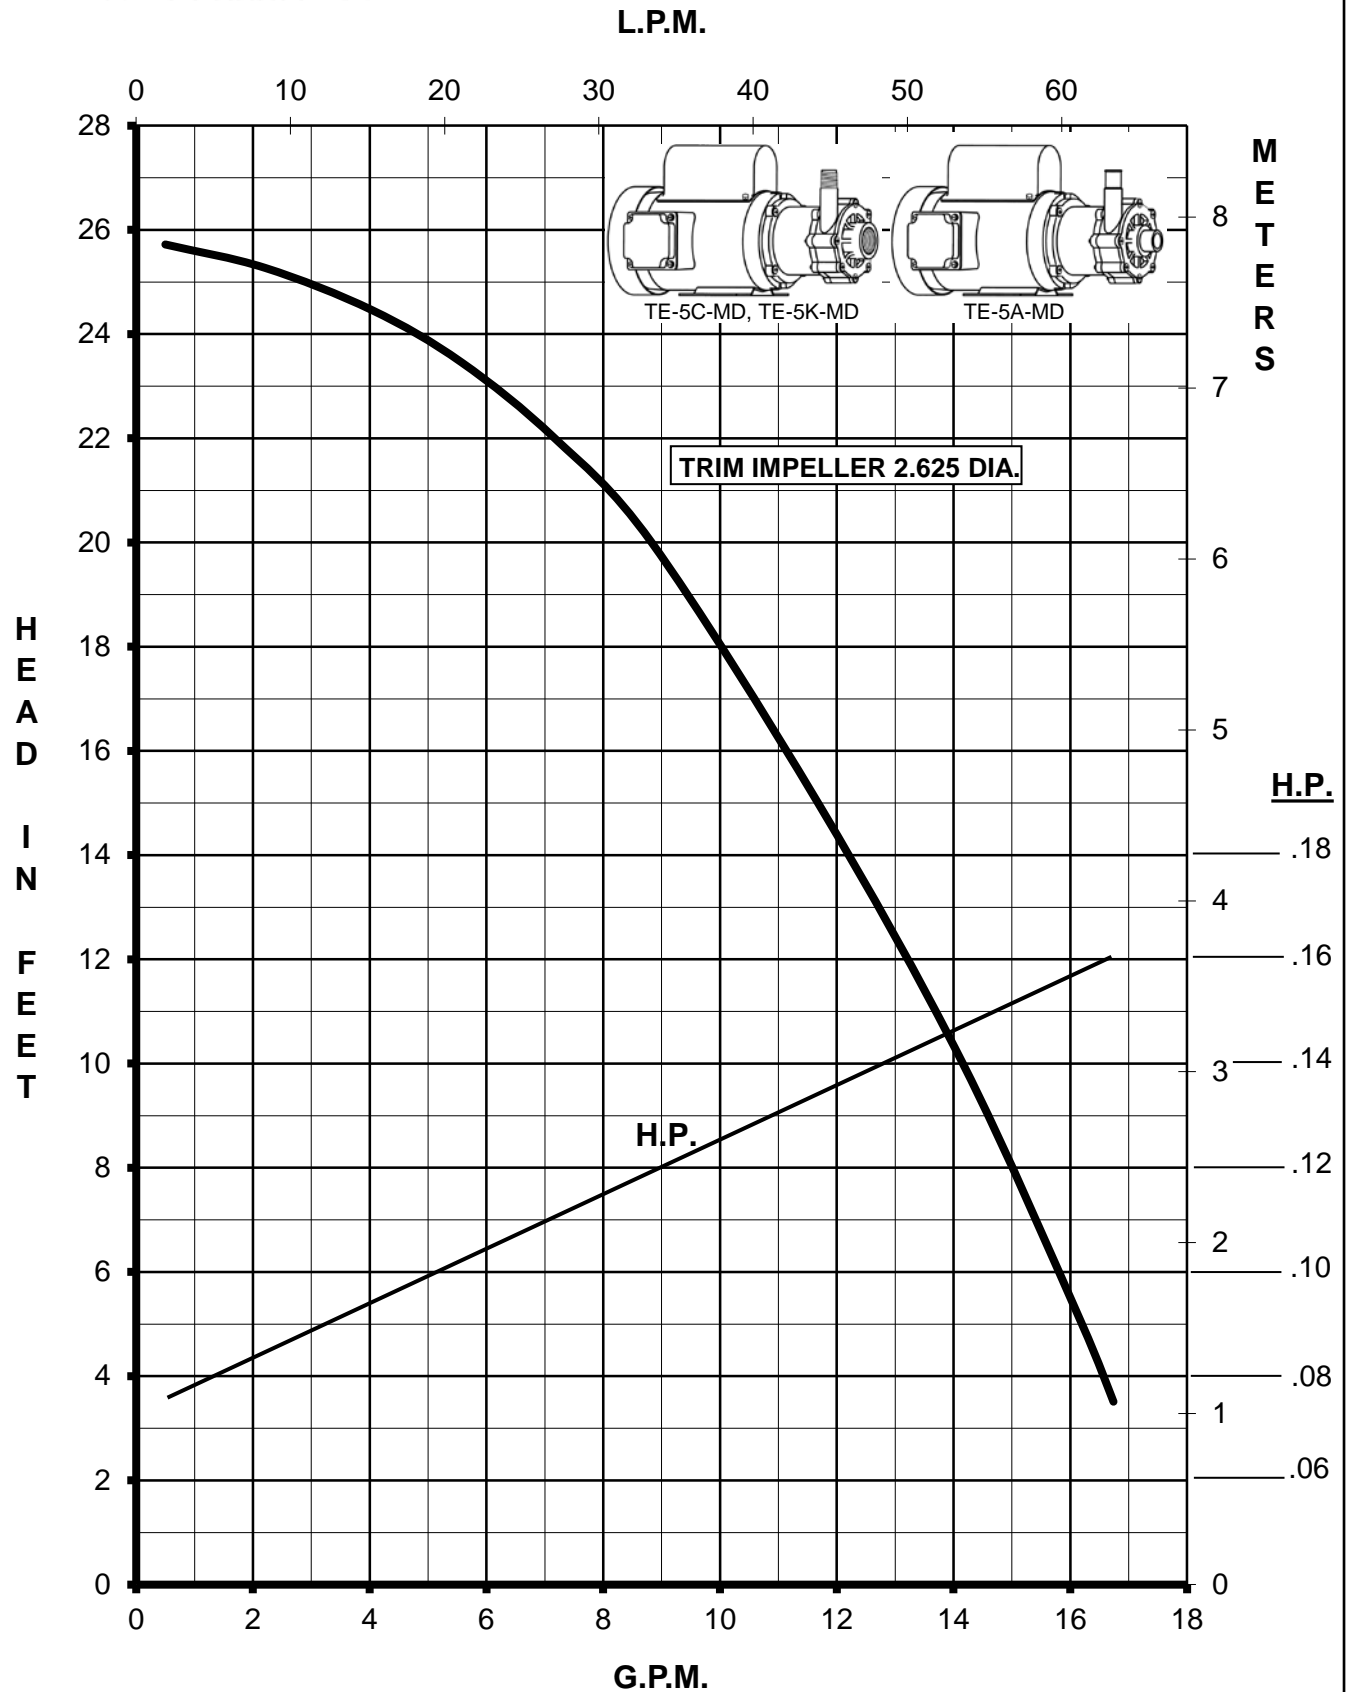

# MARCH PUMPS

**TE-5C-MD, TE-5A-MD, TE-5K-MD**  
**FULL SIZE IMPELLER 2.875 DIA.**  
**115/230V 1PH 60HZ**

# MARCH PUMPS

**TE-5C-MD, TE-5A-MD, TE-5K-MD**  
TRIM IMPELLER 2.625 DIA.  
115/230V 1PH 60HZ

# MARCH PUMPS

**TE-5C-MD, TE-5A-MD, TE-5K-MD**  
TRIM IMPELLER 2.500 DIA.  
115/230V 1PH 60HZ