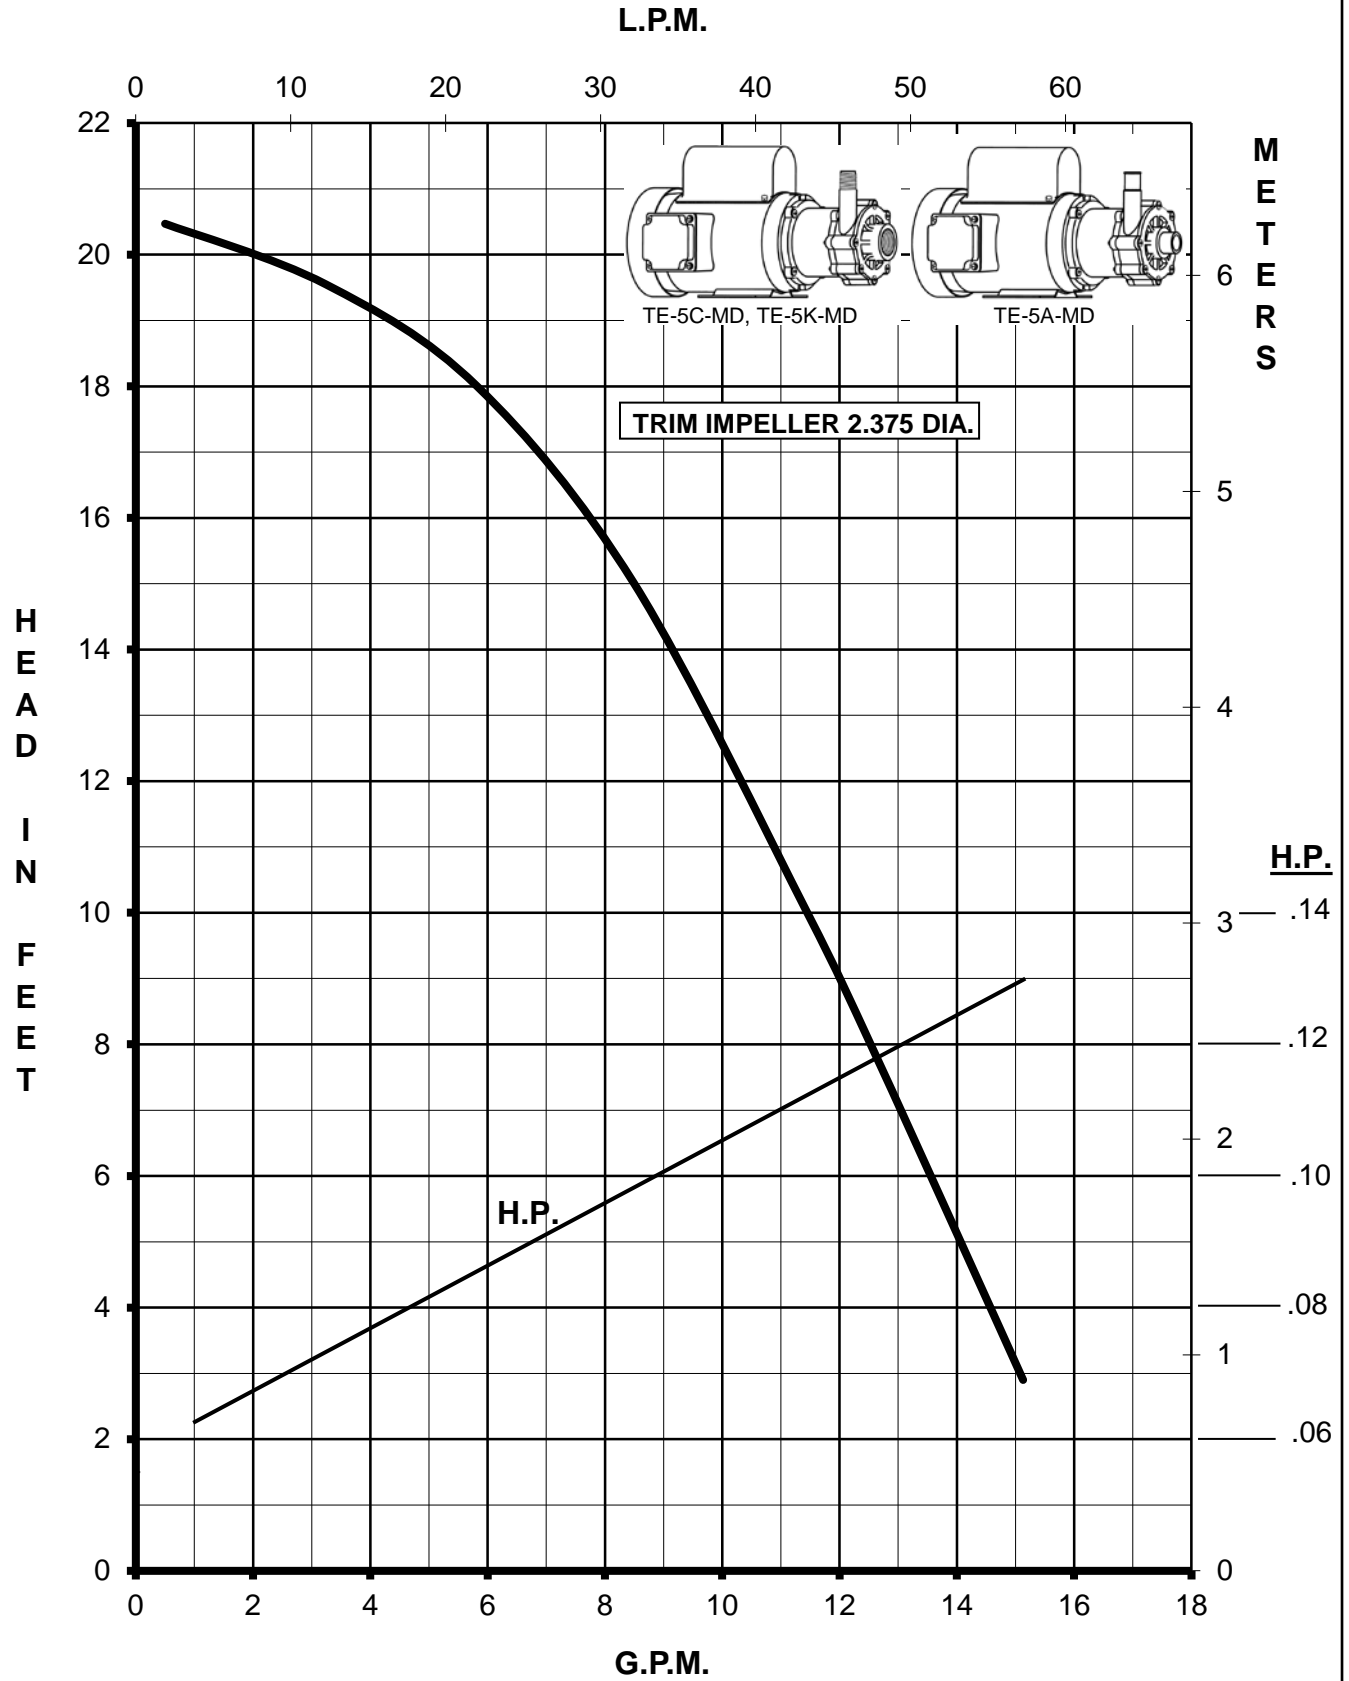

MARCH PUMPS

TE-5C-MD, TE-5A-MD, TE-5K-MD
TRIM IMPELLER 2.375 DIA.
115/230V 1PH 60HZ