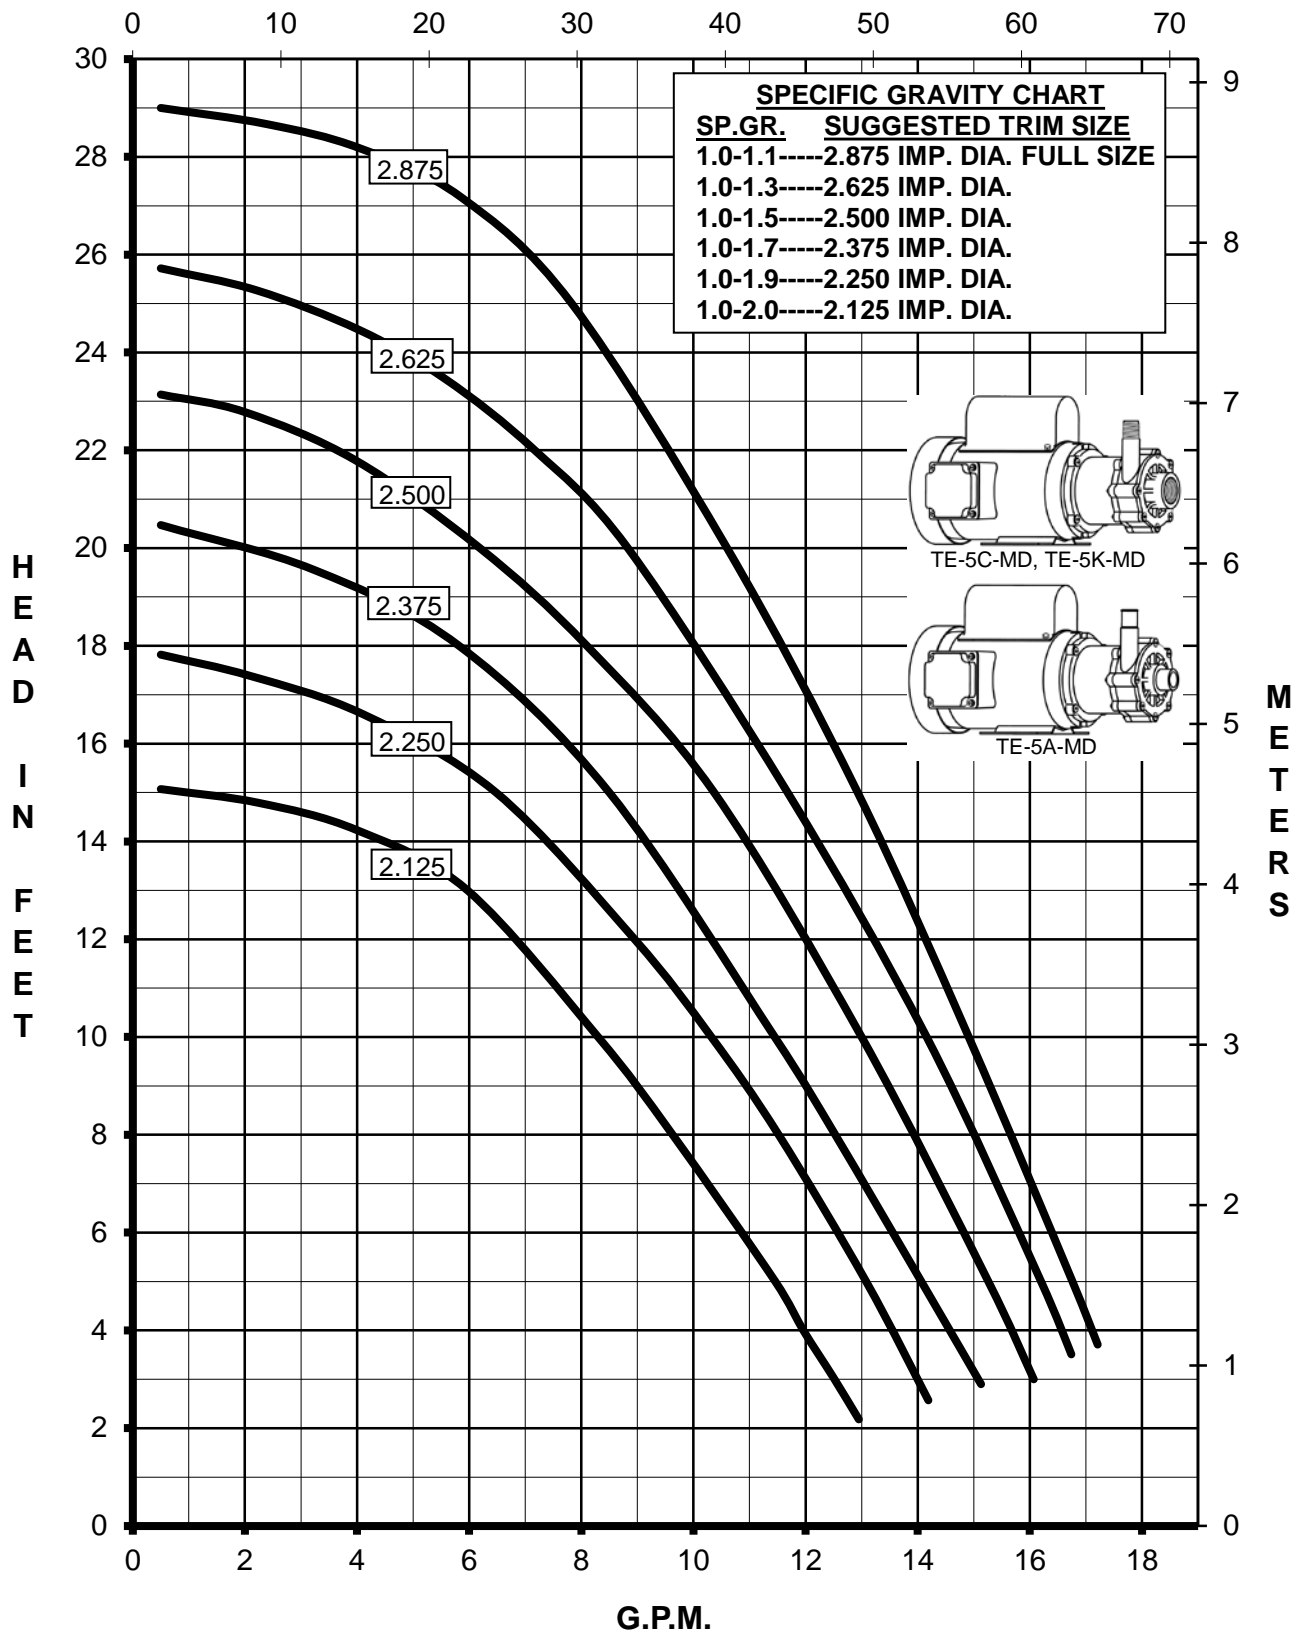

## TE-5C-MD, TE-5A-MD, TE-5K-MD 115/230V 1PH 60HZ

L.P.M.

# MARCH PUMPS

**TE-5C-MD, TE-5A-MD, TE-5K-MD**  
**FULL SIZE IMPELLER 2.875 DIA.**  
**115/230V 1PH 60HZ**

# MARCH PUMPS

**TE-5C-MD, TE-5A-MD, TE-5K-MD**  
TRIM IMPELLER 2.625 DIA.  
115/230V 1PH 60HZ

# MARCH PUMPS

TE-5C-MD, TE-5A-MD, TE-5K-MD  
TRIM IMPELLER 2.375 DIA.  
115/230V 1PH 60HZ