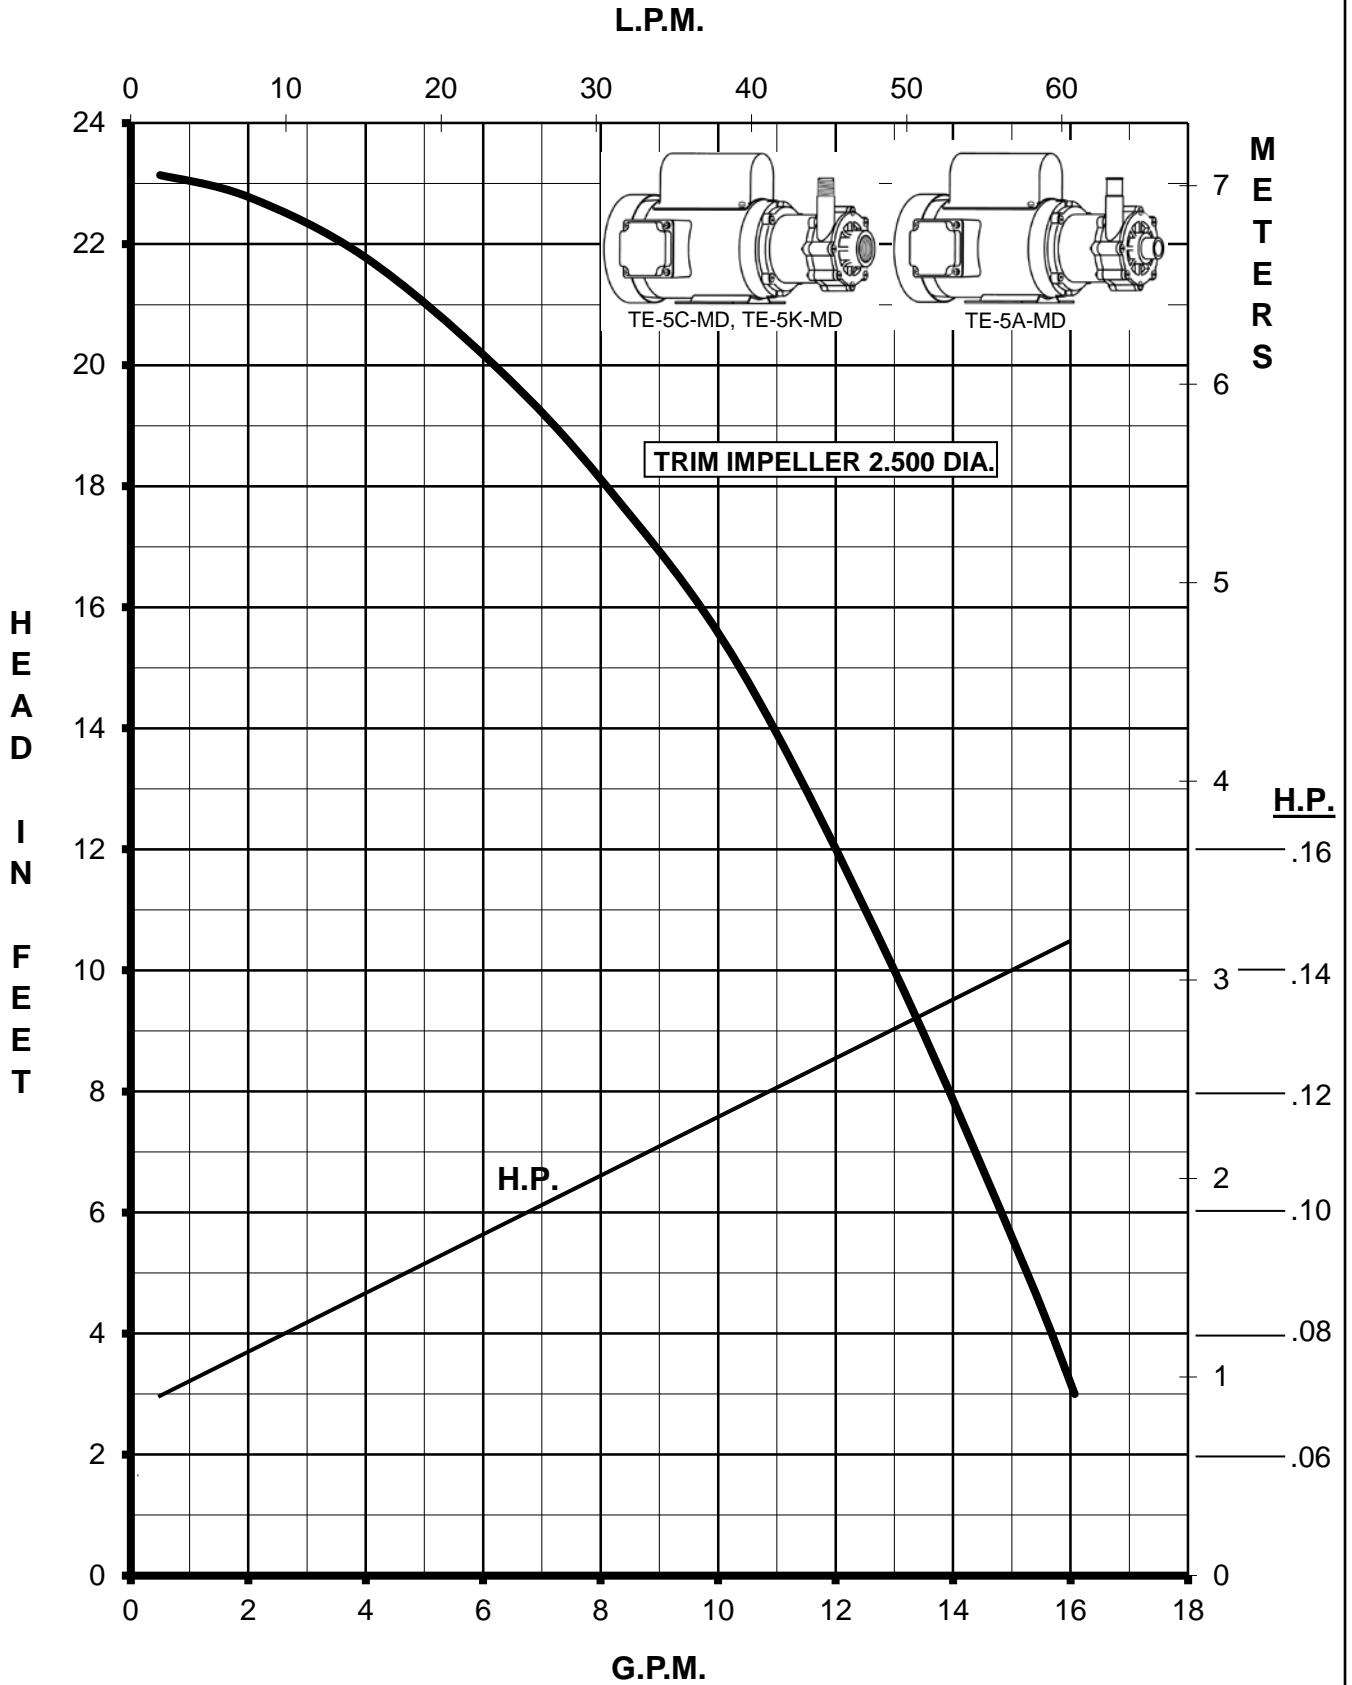

# MARCH PUMPS

**TE-5C-MD, TE-5A-MD, TE-5K-MD**  
**FULL SIZE IMPELLER 2.875 DIA.**  
**115/230V 1PH 60HZ**

# MARCH PUMPS

**TE-5C-MD, TE-5A-MD, TE-5K-MD**  
TRIM IMPELLER 2.625 DIA.  
115/230V 1PH 60HZ

# MARCH PUMPS

**TE-5C-MD, TE-5A-MD, TE-5K-MD**  
TRIM IMPELLER 2.500 DIA.  
115/230V 1PH 60HZ