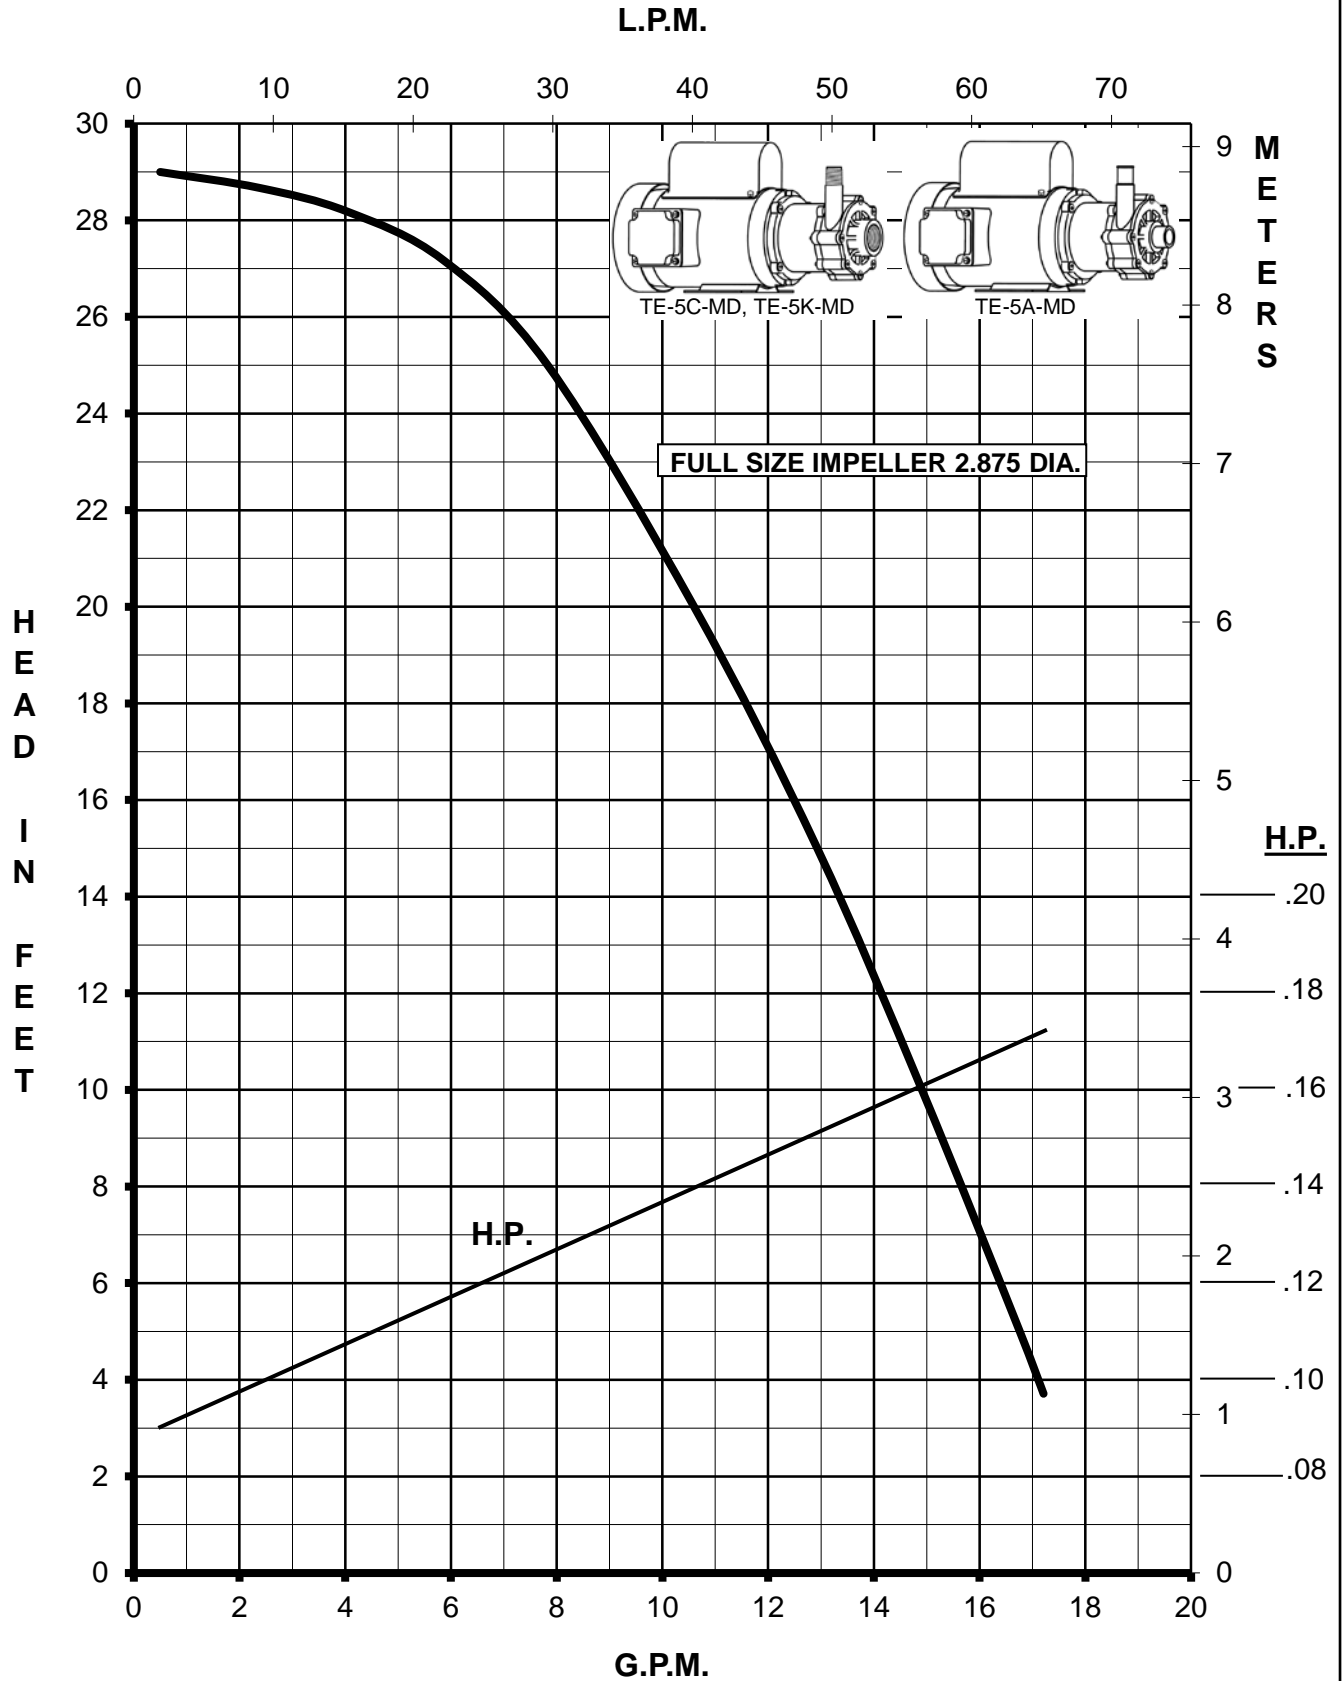

## TE-5C-MD, TE-5A-MD, TE-5K-MD 115/230V 1PH 60HZ

L.P.M.

# MARCH PUMPS

**TE-5C-MD, TE-5A-MD, TE-5K-MD**  
**FULL SIZE IMPELLER 2.875 DIA.**  
**115/230V 1PH 60HZ**

# MARCH PUMPS

**TE-5C-MD, TE-5A-MD, TE-5K-MD**  
TRIM IMPELLER 2.625 DIA.  
115/230V 1PH 60HZ

# MARCH PUMPS

**TE-5C-MD, TE-5A-MD, TE-5K-MD**  
TRIM IMPELLER 2.500 DIA.  
115/230V 1PH 60HZ