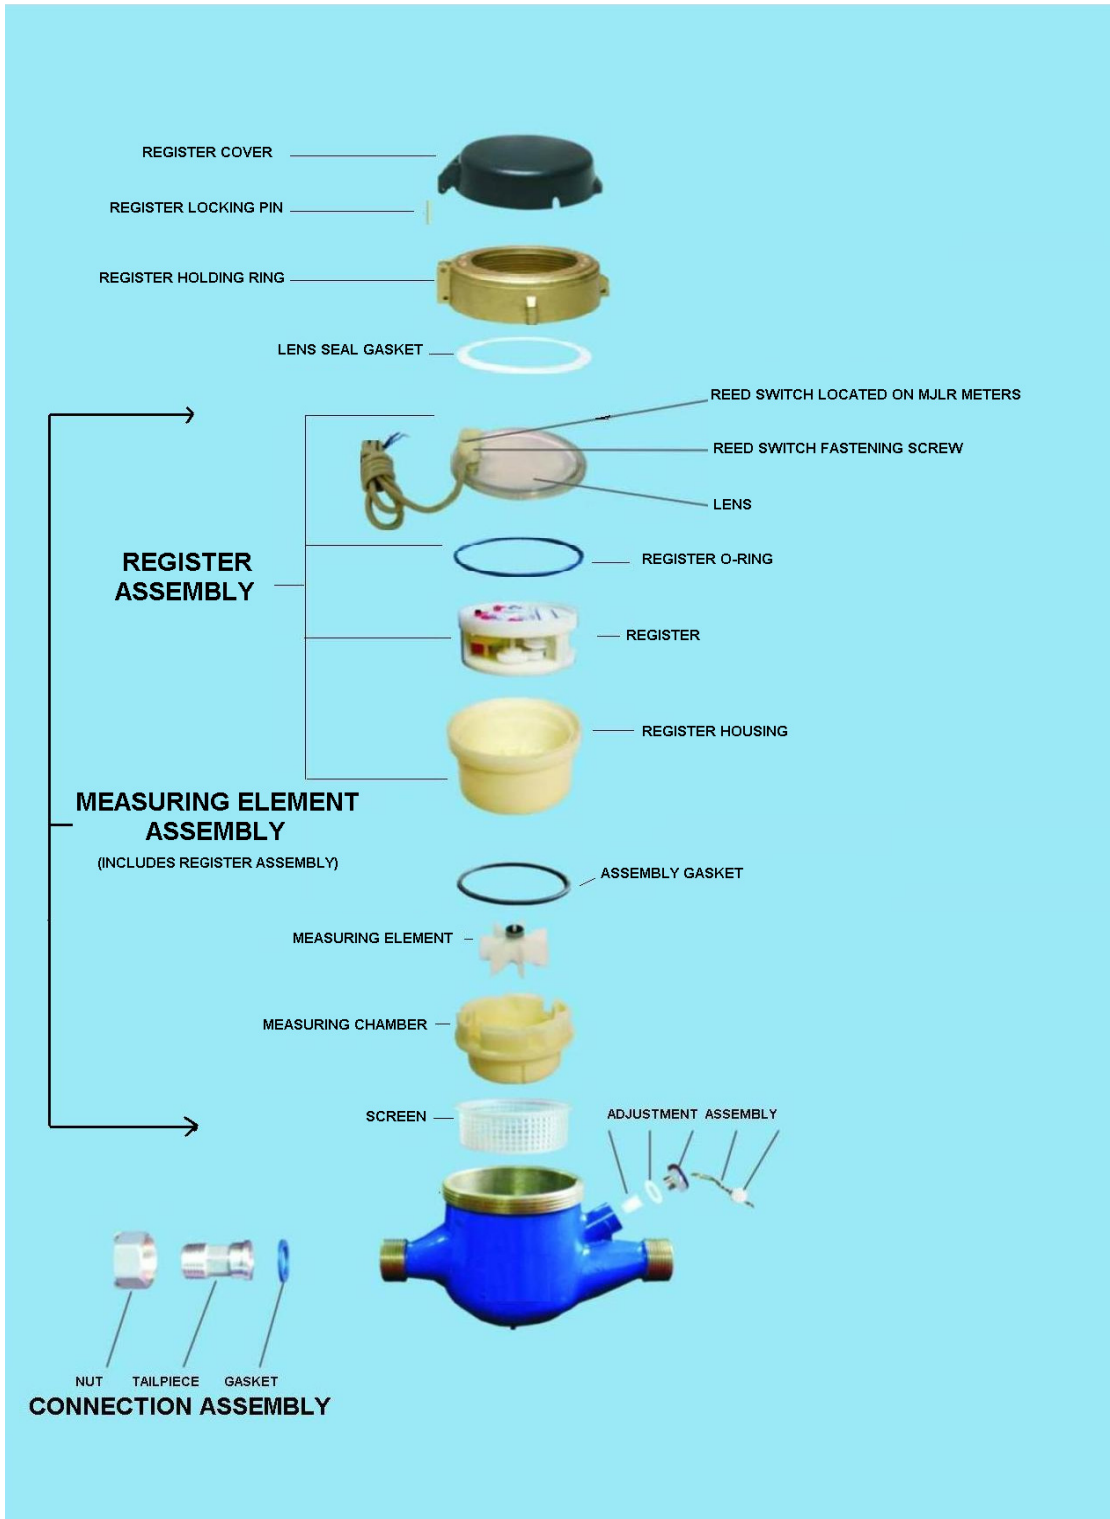

CARLON

METER®

Leaders in water measurement and control

MJL & MJLR METER BREAKDOWN

MJL & MJLR SERIES PARTS & ASSEMBLIES

5/8" THRU 2" SIZES

WHEN ORDERING, PLEASE SPECIFY:

1. QUANTITY 2. METER SIZE 3. ASSEMBLY DESCRIPTION

ASSEMBLY NUMBER	ASSEMBLY DESCRIPTION	PARTS ASSEMBLY LIST
A31(MODEL NUMBER) Example: A31-750MJL	MJL REGISTER OR MJLR REGISTER	REGISTER REGISTER LENS REGISTER O-RING REGISTER HOUSING
A32MJLRS	REED SWITCH	REED SWITCH FOR MJLR METERS REED SWITCH FASTENING SCREW
A31R9MJL	MJLR REMOTE READER	MJLR REMOTE READER
A33-MODEL NUMBER EX: A33-750MJL	MEASURING ELEMENT ASSEMBLY	LENS REGISTER O-RING REGISTER REGISTER HOUSING ASSEMBLY GASKET MEASURING ELEMENT MEASURING CHAMBER SCREEN
A-38003 A-38009 A-38012 A-38016 A-38020	1/2" CONNECTION ASSEMBLY 3/4" CONNECTION ASSEMBLY 1" CONNECTION ASSEMBLY 1 1/2" CONNECTION ASSEMBLY 2" CONNECTION ASSEMBLY	ALL CONNECTION ASSEMBLIES ARE THREADED AND COME COMPLETE WITH (2) TAILPIECES, (2) NUTS, AND (2) GASKETS